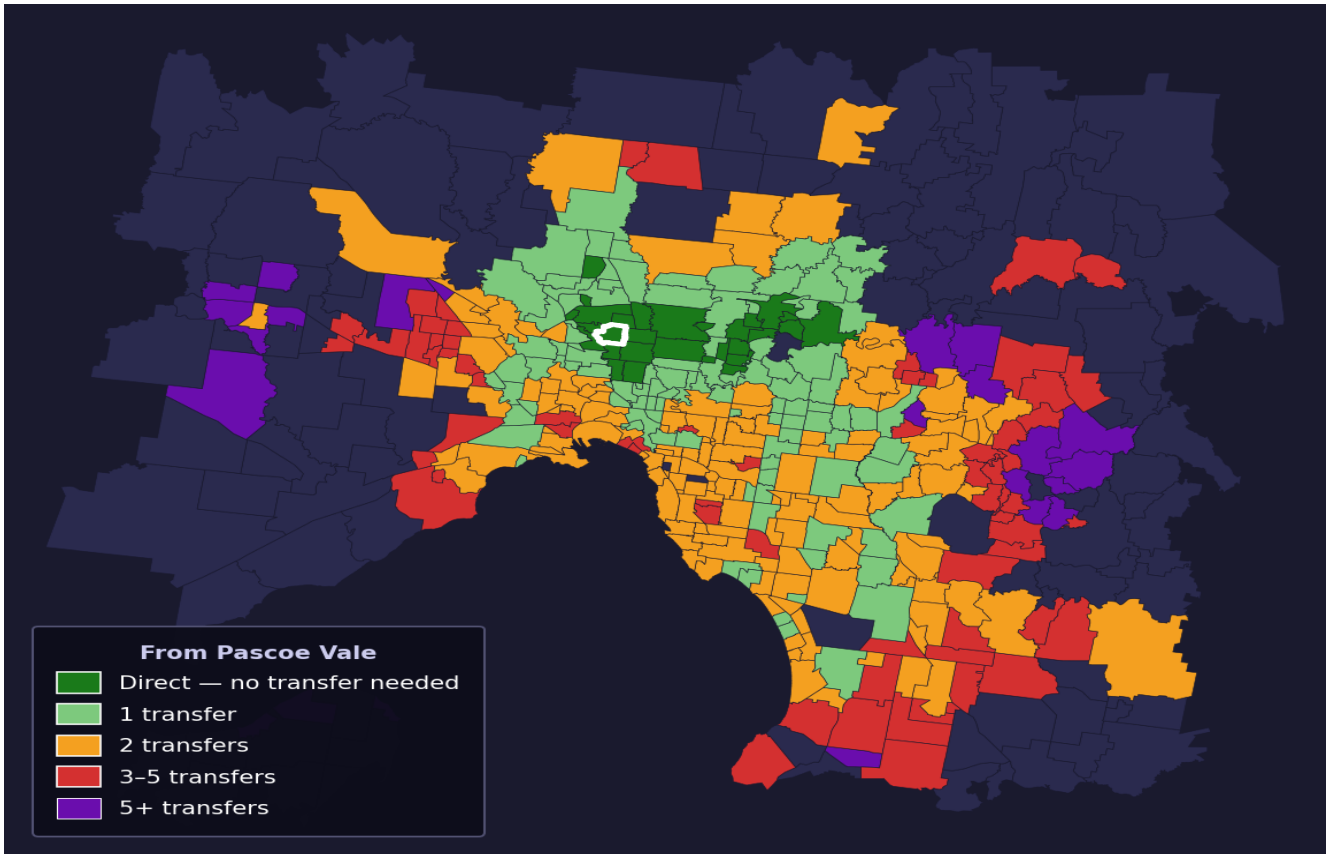

# Pascoe Vale

Rank #114 of 450 suburbs

<b>Composite</b> <b>70</b> <sub>/100</sub>	<b>Journey Quality</b> <b>74</b> <sub>/100</sub>	<b>Cost Efficiency</b> <b>54</b> <sub>/100</sub>	<b>Connectivity</b> <b>77</b> <sub>/100</sub>
---	---	---	--

Direct (0 transfers)	28 of 450
1 transfer	107 of 450
2 transfers	143 of 450
3-5 transfers	67 of 450
5+ transfers	104 of 450

Destination	Time	Single Trip	Weekly
Melbourne CBD	48 min	\$3.76	\$37.60/wk
Frankston	117 min	\$7.55	\$57.00/wk
Melbourne Airport	72 min	\$5.06	
Box Hill	131 min	\$7.55	\$57.00/wk
Dandenong	103 min	\$5.79	\$57.00/wk