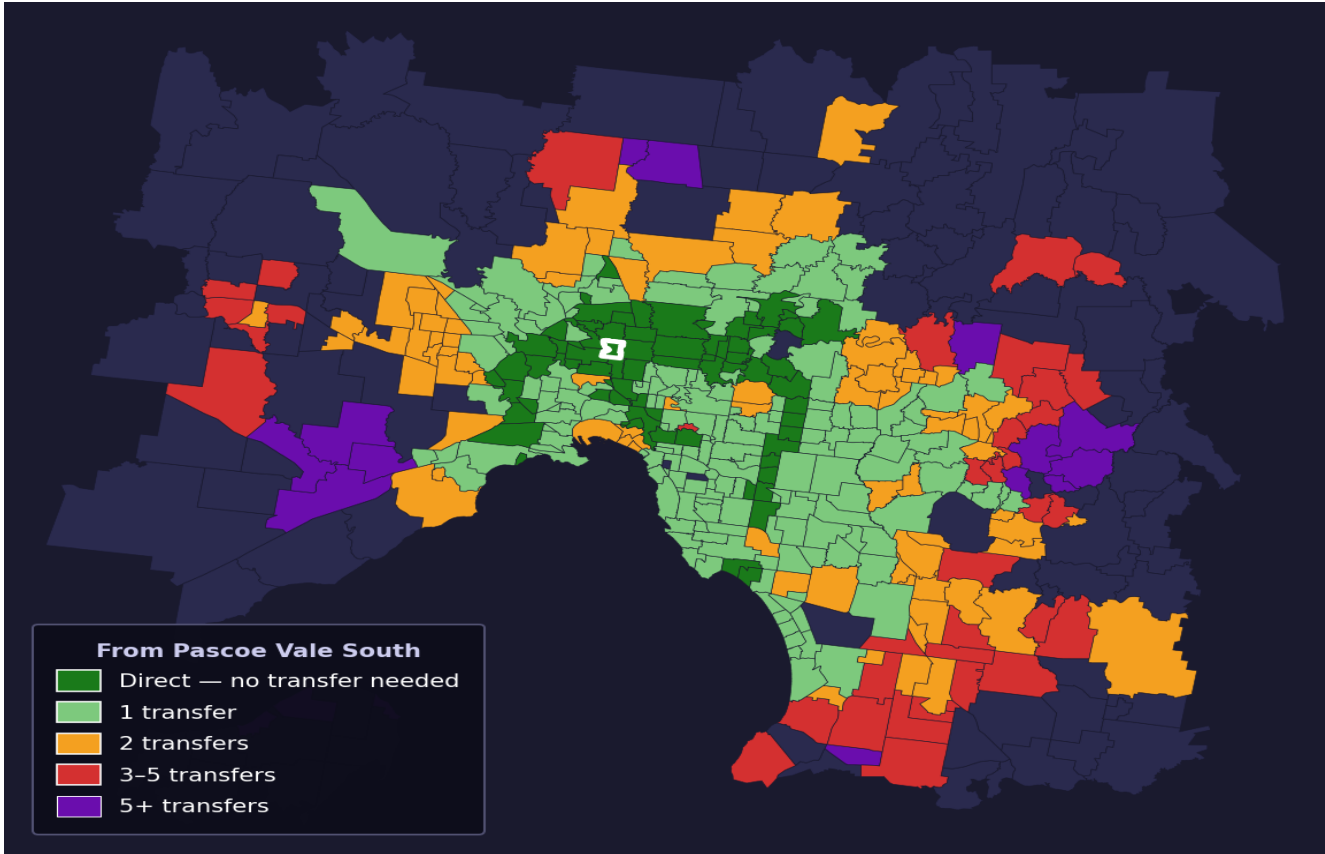

# Pascoe Vale South

Rank #21 of 450 suburbs

<b>Composite</b> <b>74</b> <sub>/100</sub>	<b>Journey Quality</b> <b>76</b> <sub>/100</sub>	<b>Cost Efficiency</b> <b>48</b> <sub>/100</sub>	<b>Connectivity</b> <b>92</b> <sub>/100</sub>
---	---	---	--

<b>Direct (0 transfers)</b>	<b>72 of 450</b>
<b>1 transfer</b>	<b>169 of 450</b>
<b>2 transfers</b>	<b>78 of 450</b>
<b>3-5 transfers</b>	<b>37 of 450</b>
<b>5+ transfers</b>	<b>93 of 450</b>

Destination	Time	Single Trip	Weekly
Melbourne CBD	45 min	\$4.03	<b>\$40.30/wk</b>
Frankston	125 min	\$7.96	<b>\$57.00/wk</b>
Melbourne Airport	92 min	\$5.94	
Box Hill	105 min	\$6.15	<b>\$53.66/wk</b>
Dandenong	110 min	\$6.42	<b>\$57.00/wk</b>