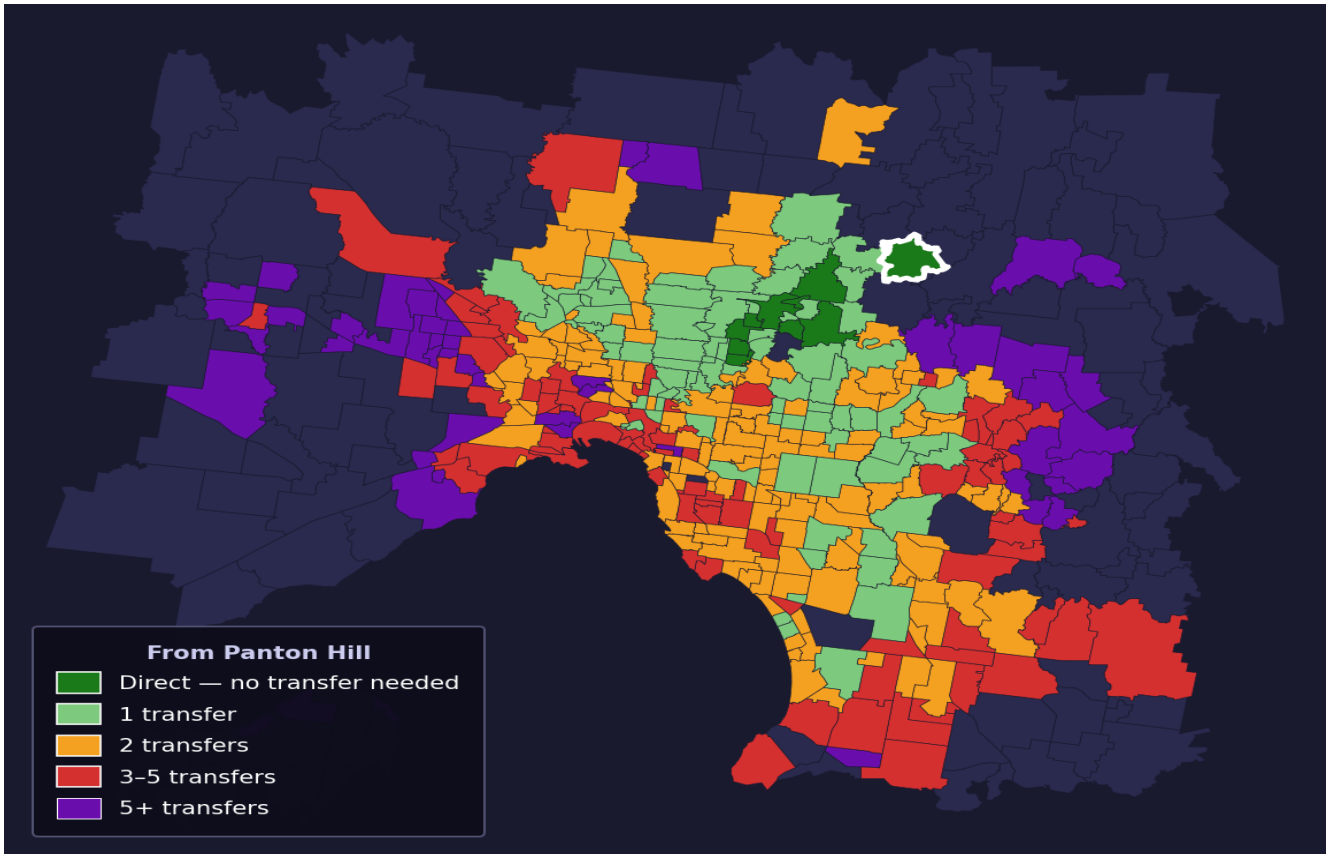

Panton Hill

Rank #242 of 450 suburbs

Composite 61 /100	Journey Quality 54 /100	Cost Efficiency 66 /100	Connectivity 67 /100
------------------------------------	--	--	---------------------------------------

Direct (0 transfers)	9 of 450
1 transfer	82 of 450
2 transfers	139 of 450
3-5 transfers	88 of 450
5+ transfers	131 of 450

Destination	Time	Single Trip	Weekly
Melbourne CBD	76 min	\$4.51	\$44.68/wk
Frankston	147 min	\$8.06	\$56.05/wk
Melbourne Airport	132 min	\$6.22	
Box Hill	96 min	\$6.08	\$56.27/wk
Dandenong	136 min	\$7.75	\$55.10/wk