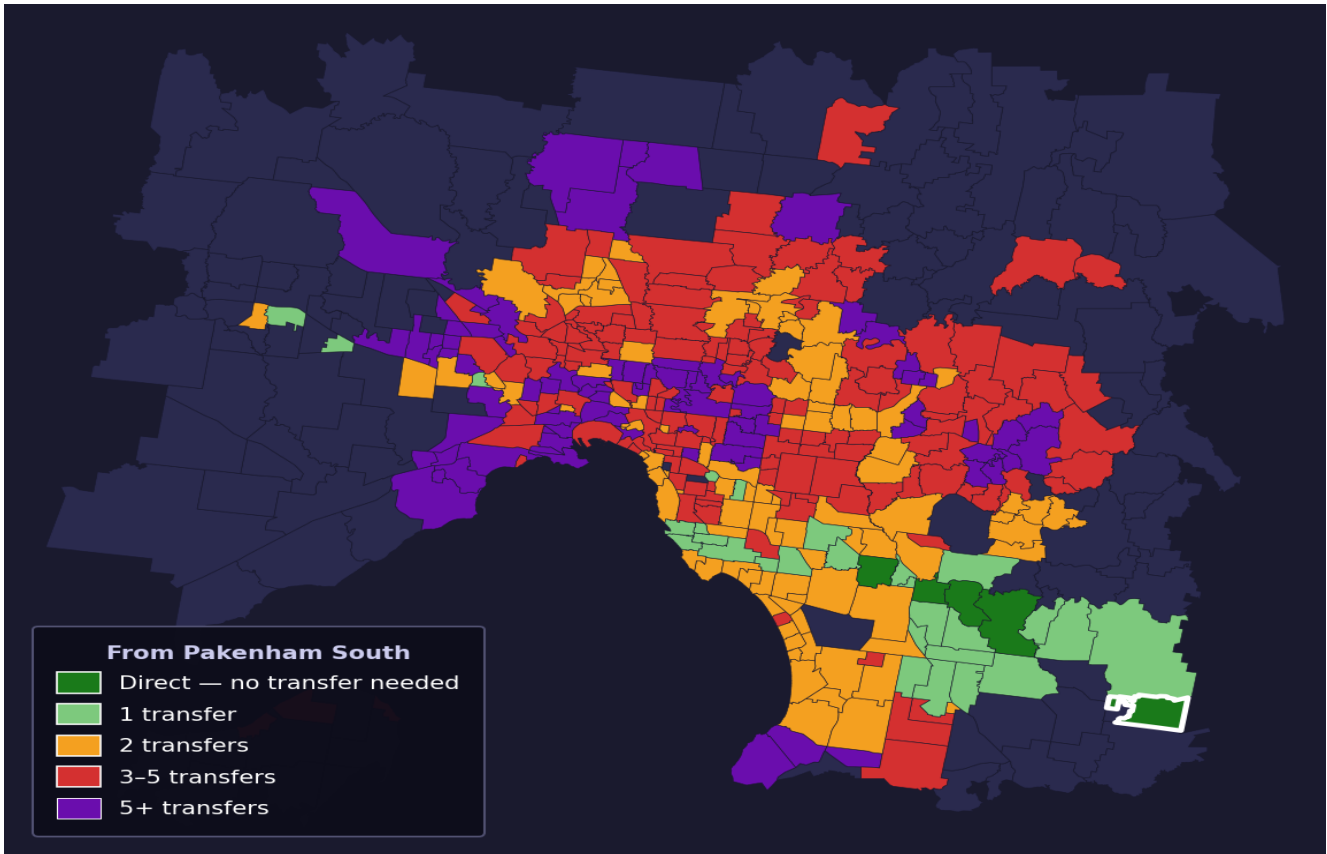

Pakenham South

Rank #360 of 450 suburbs

Composite 50 _{/100}	Journey Quality 40 _{/100}	Cost Efficiency 65 _{/100}	Connectivity 51 _{/100}
---	---	---	--

Direct (0 transfers)	4 of 450
1 transfer	28 of 450
2 transfers	95 of 450
3-5 transfers	149 of 450
5+ transfers	173 of 450

Destination	Time	Single Trip	Weekly
Melbourne CBD	94 min	\$6.50	\$57.00/wk
Frankston	98 min	\$6.74	\$57.00/wk
Melbourne Airport	165 min	\$8.92	
Box Hill	131 min	\$8.61	\$57.00/wk
Dandenong	54 min	\$4.71	\$46.77/wk