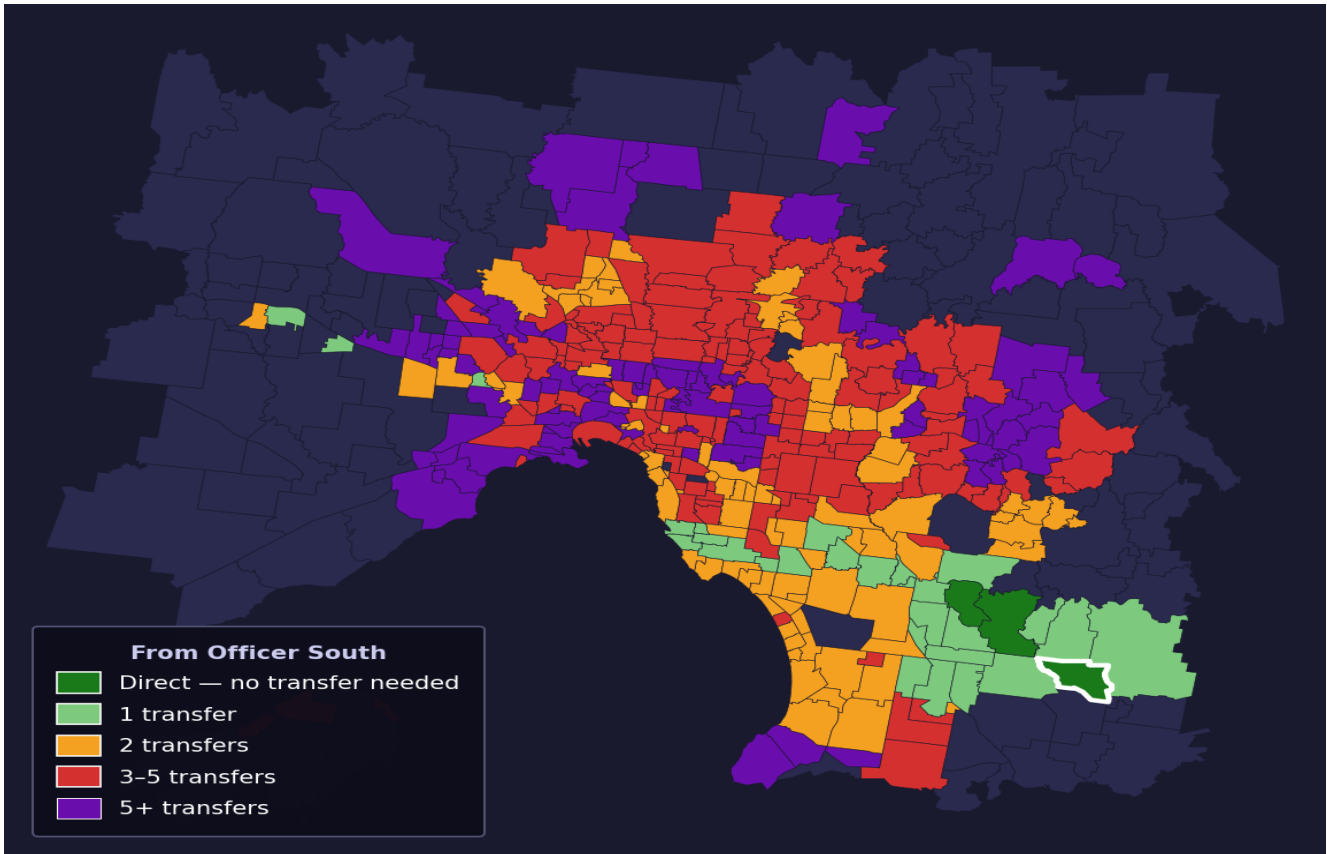

# Officer South

Rank #422 of 450 suburbs

<b>Composite</b> <b>42</b> <sub>/100</sub>	<b>Journey Quality</b> <b>21</b> <sub>/100</sub>	<b>Cost Efficiency</b> <b>72</b> <sub>/100</sub>	<b>Connectivity</b> <b>50</b> <sub>/100</sub>
---	---	---	--

Direct (0 transfers)	2 of 450
1 transfer	28 of 450
2 transfers	88 of 450
3-5 transfers	148 of 450
5+ transfers	183 of 450

Destination	Time	Single Trip	Weekly
Melbourne CBD	120 min	\$5.79	\$57.00/wk
Frankston	124 min	\$6.37	\$57.00/wk
Melbourne Airport	189 min	\$8.13	
Box Hill	156 min	\$7.96	\$57.00/wk
Dandenong	80 min	\$4.34	\$43.40/wk