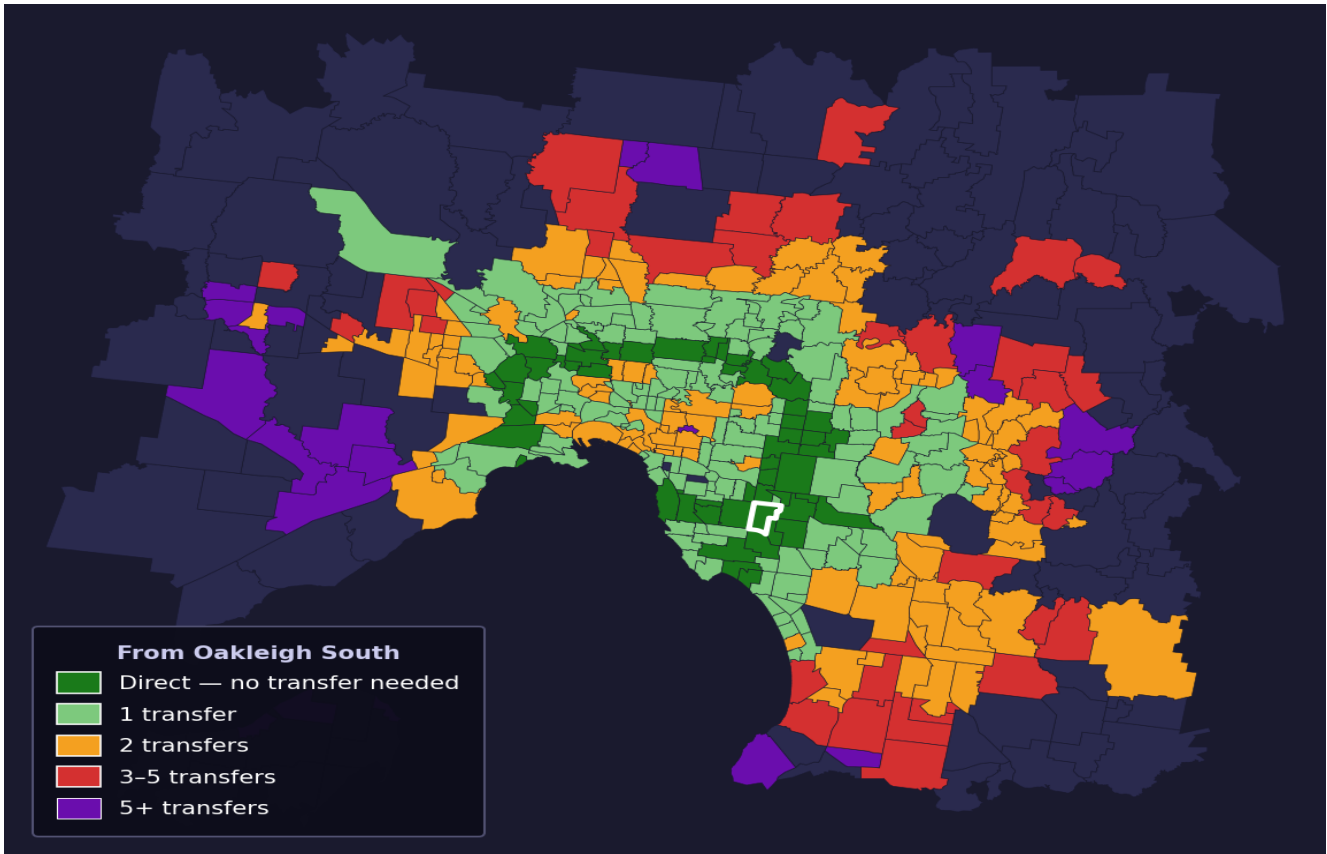

Oakleigh South

Rank #202 of 450 suburbs

Composite 64 /100	Journey Quality 49 /100	Cost Efficiency 64 /100	Connectivity 87 /100
------------------------------------	--	--	---------------------------------------

Direct (0 transfers)	55 of 450
1 transfer	146 of 450
2 transfers	109 of 450
3-5 transfers	40 of 450
5+ transfers	99 of 450

Destination	Time	Single Trip	Weekly
Melbourne CBD	82 min	\$5.29	\$50.53/wk
Frankston	80 min	\$5.84	\$55.90/wk
Melbourne Airport	150 min	\$8.11	
Box Hill	60 min	\$4.37	\$43.73/wk
Dandenong	81 min	\$5.11	\$49.93/wk