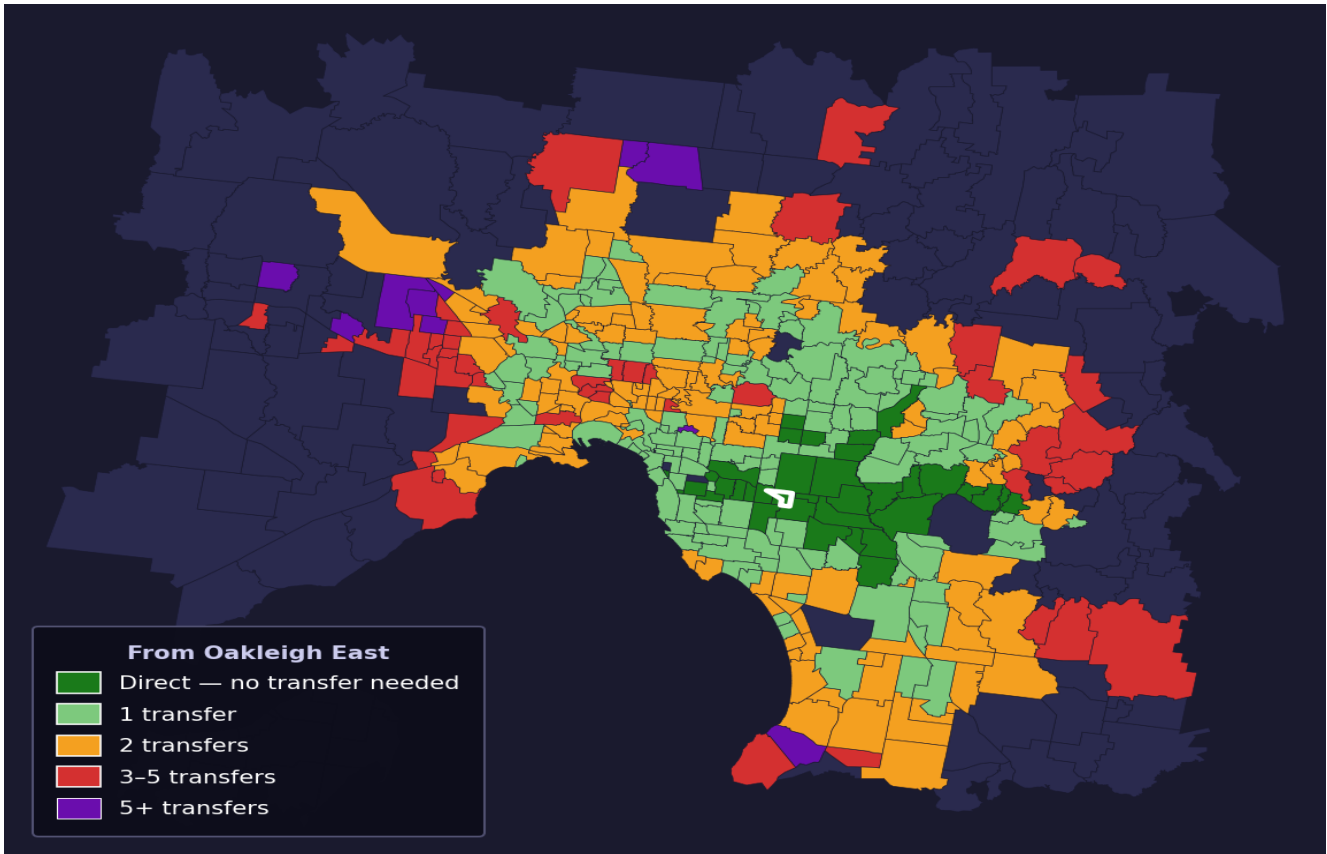

Oakleigh East

Rank #70 of 450 suburbs

Composite 72 _{/100}	Journey Quality 74 _{/100}	Cost Efficiency 54 _{/100}	Connectivity 82 _{/100}
---	---	---	--

Direct (0 transfers)	36 of 450
1 transfer	138 of 450
2 transfers	131 of 450
3-5 transfers	46 of 450
5+ transfers	98 of 450

Destination	Time	Single Trip	Weekly
Melbourne CBD	48 min	\$3.76	\$37.60/wk
Frankston	88 min	\$5.37	\$53.70/wk
Melbourne Airport	118 min	\$6.10	
Box Hill	68 min	\$5.06	\$50.60/wk
Dandenong	44 min	\$3.76	\$37.60/wk