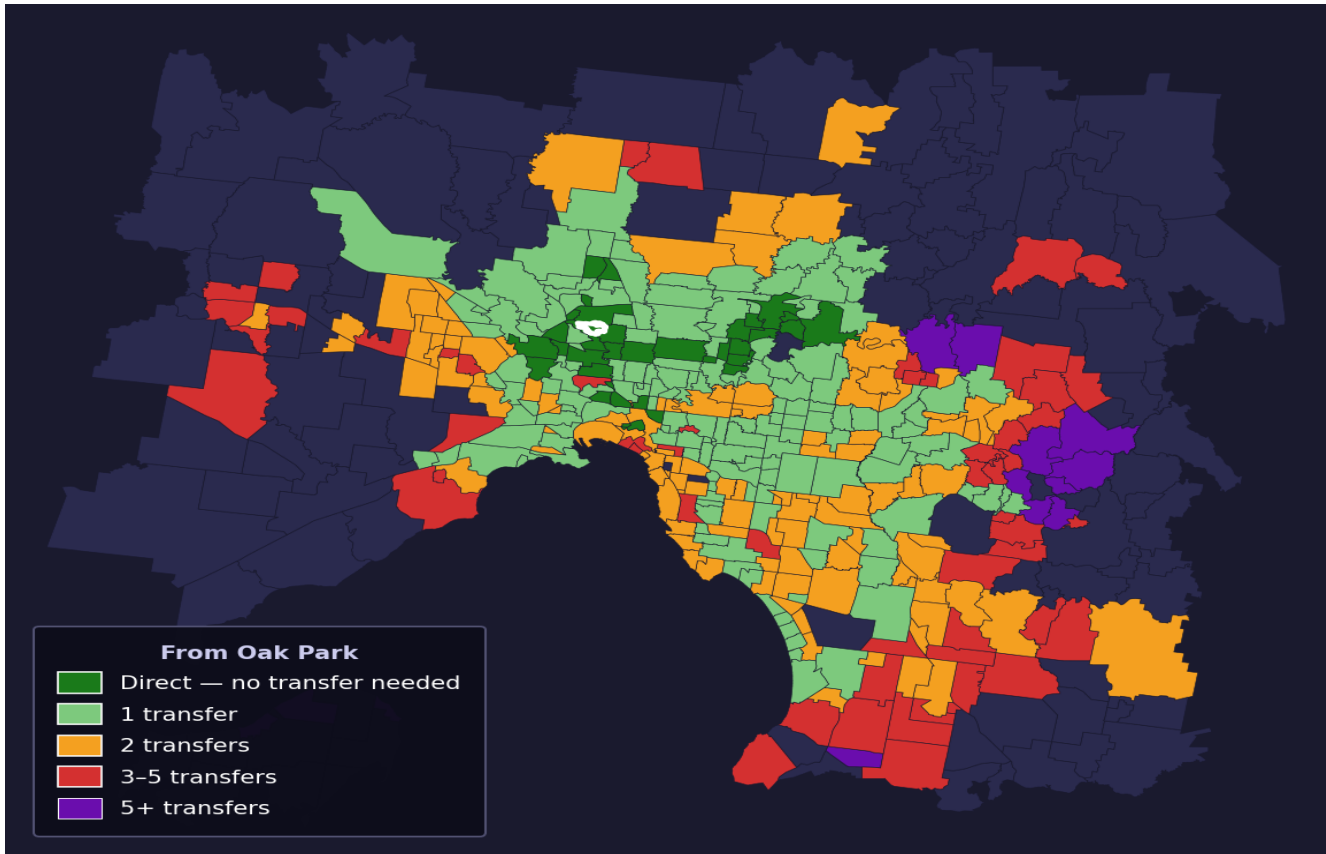

Oak Park

Rank #50 of 450 suburbs

Composite 73 _{/100}	Journey Quality 79 _{/100}	Cost Efficiency 47 _{/100}	Connectivity 84 _{/100}
---	---	---	--

Direct (0 transfers)	36 of 450
1 transfer	153 of 450
2 transfers	111 of 450
3-5 transfers	55 of 450
5+ transfers	94 of 450

Destination	Time	Single Trip	Weekly
Melbourne CBD	41 min	\$3.76	\$37.60/wk
Frankston	110 min	\$7.55	\$57.00/wk
Melbourne Airport	60 min	\$5.06	
Box Hill	124 min	\$7.55	\$57.00/wk
Dandenong	96 min	\$5.79	\$57.00/wk