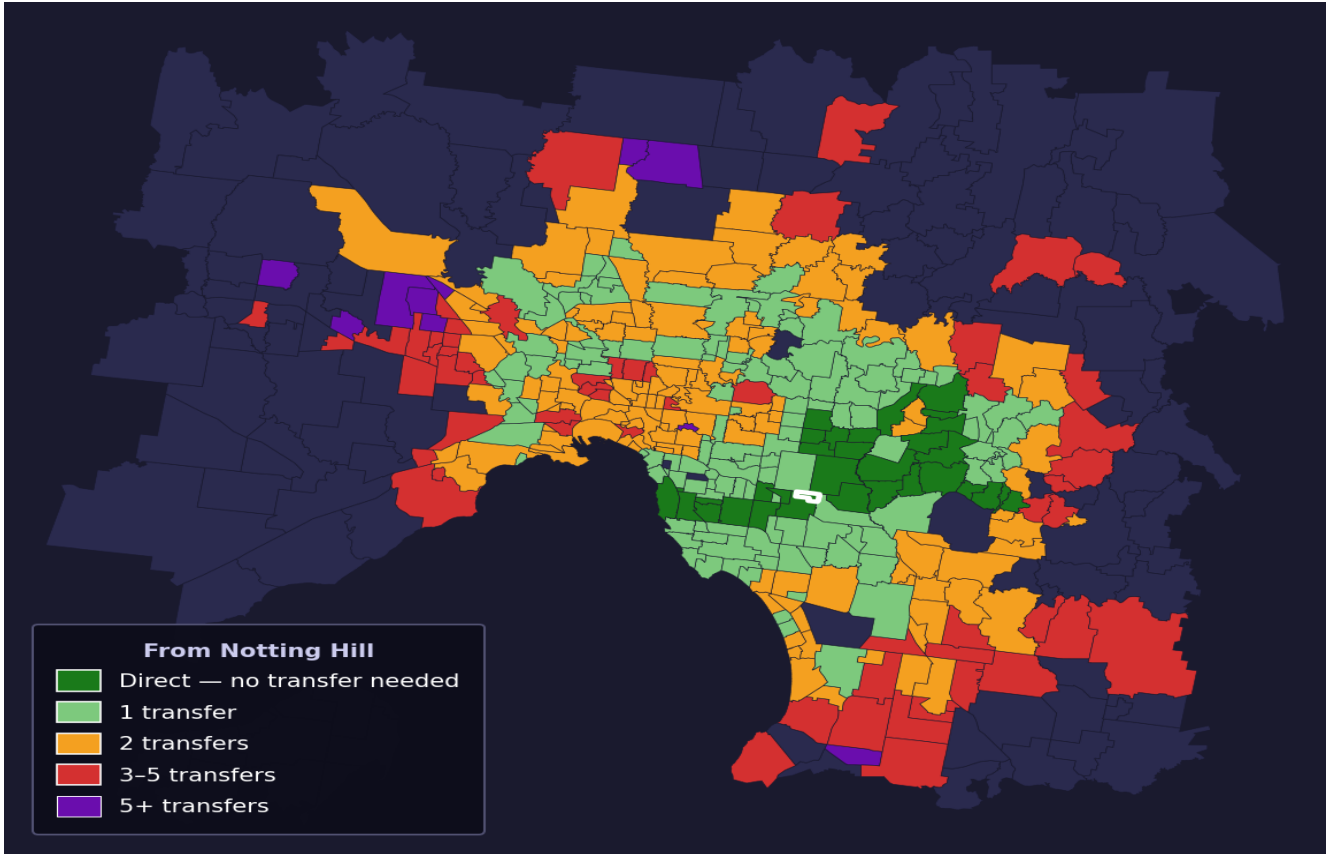

Notting Hill

Rank #229 of 450 suburbs

Composite 62 _{/100}	Journey Quality 52 _{/100}	Cost Efficiency 57 _{/100}	Connectivity 80 _{/100}
---	---	---	--

Direct (0 transfers)	32 of 450
1 transfer	126 of 450
2 transfers	133 of 450
3-5 transfers	59 of 450
5+ transfers	99 of 450

Destination	Time	Single Trip	Weekly
Melbourne CBD	78 min	\$5.79	\$57.00/wk
Frankston	145 min	\$9.16	\$57.00/wk
Melbourne Airport	146 min	\$8.85	
Box Hill	46 min	\$5.06	\$50.60/wk
Dandenong	97 min	\$6.06	\$57.00/wk