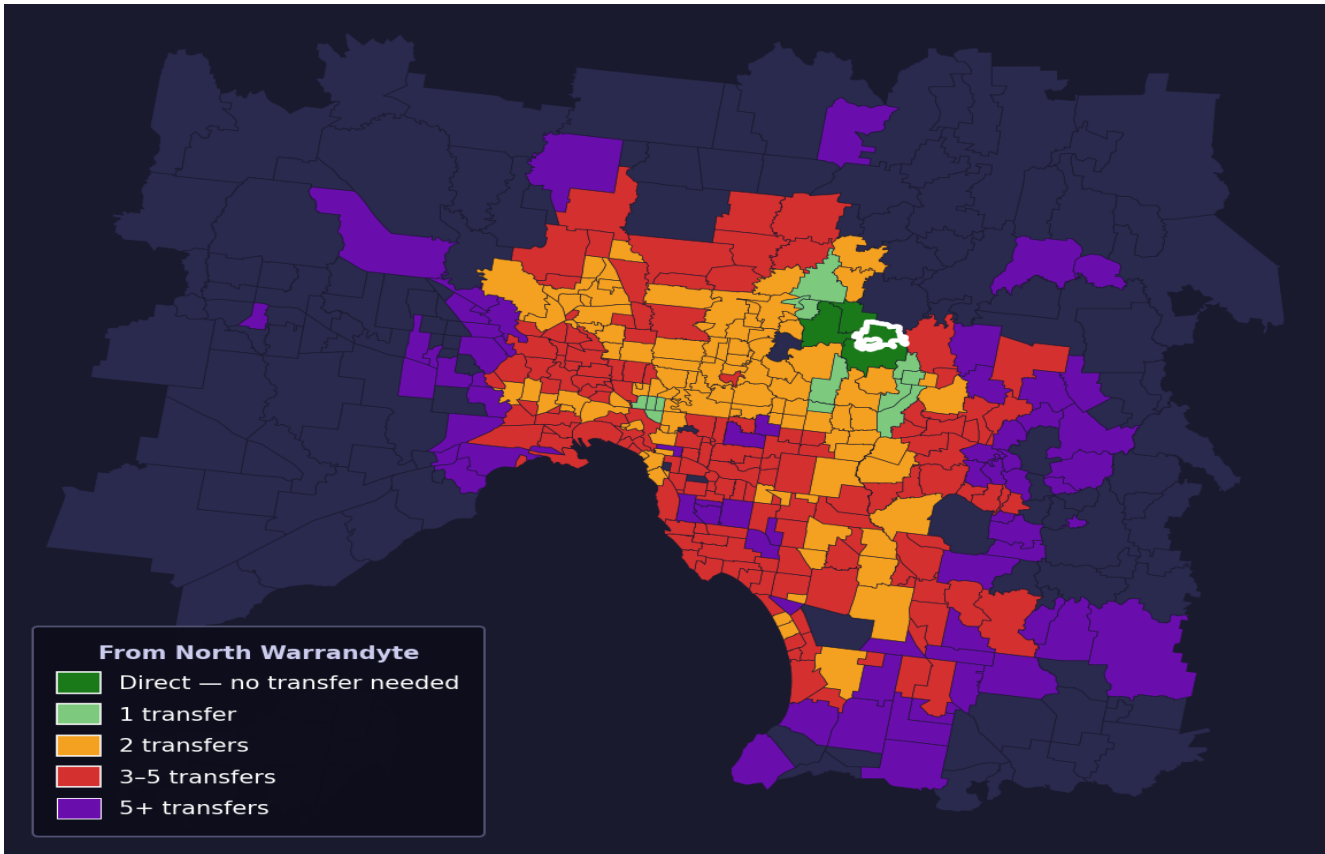

North Warrandyte

Rank #306 of 450 suburbs

Composite 55 _{/100}	Journey Quality 53 _{/100}	Cost Efficiency 69 _{/100}	Connectivity 47 _{/100}
---	---	---	--

Direct (0 transfers)	3 of 450
1 transfer	13 of 450
2 transfers	103 of 450
3-5 transfers	148 of 450
5+ transfers	182 of 450

Destination	Time	Single Trip	Weekly
Melbourne CBD	77 min	\$4.11	\$41.08/wk
Frankston	158 min	\$9.01	\$57.00/wk
Melbourne Airport	134 min	\$6.14	
Box Hill	92 min	\$6.18	\$57.00/wk
Dandenong	123 min	\$6.79	\$57.00/wk