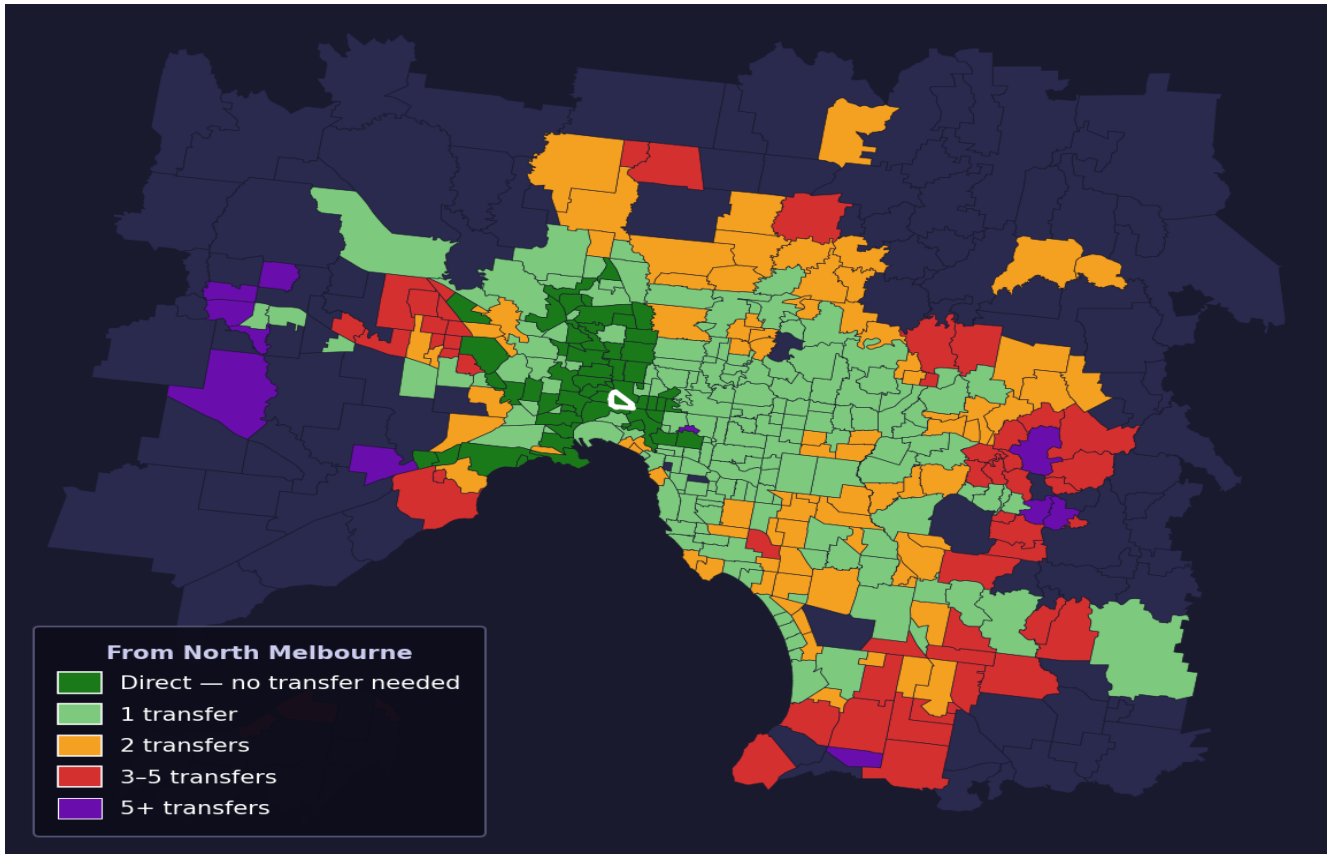

# North Melbourne

Rank #27 of 450 suburbs

<b>Composite</b> <b>74</b> <sub>/100</sub>	<b>Journey Quality</b> <b>97</b> <sub>/100</sub>	<b>Cost Efficiency</b> <b>14</b> <sub>/100</sub>	<b>Connectivity</b> <b>88</b> <sub>/100</sub>
---	---	---	--

Direct (0 transfers)	56 of 450
1 transfer	164 of 450
2 transfers	84 of 450
3-5 transfers	54 of 450
5+ transfers	91 of 450

Destination	Time	Single Trip	Weekly
Melbourne CBD	17 min	\$2.52	\$25.18/wk
Frankston	97 min	\$6.72	\$57.00/wk
Melbourne Airport	92 min	\$5.27	
Box Hill	76 min	\$4.92	\$49.18/wk
Dandenong	87 min	\$6.20	\$54.86/wk