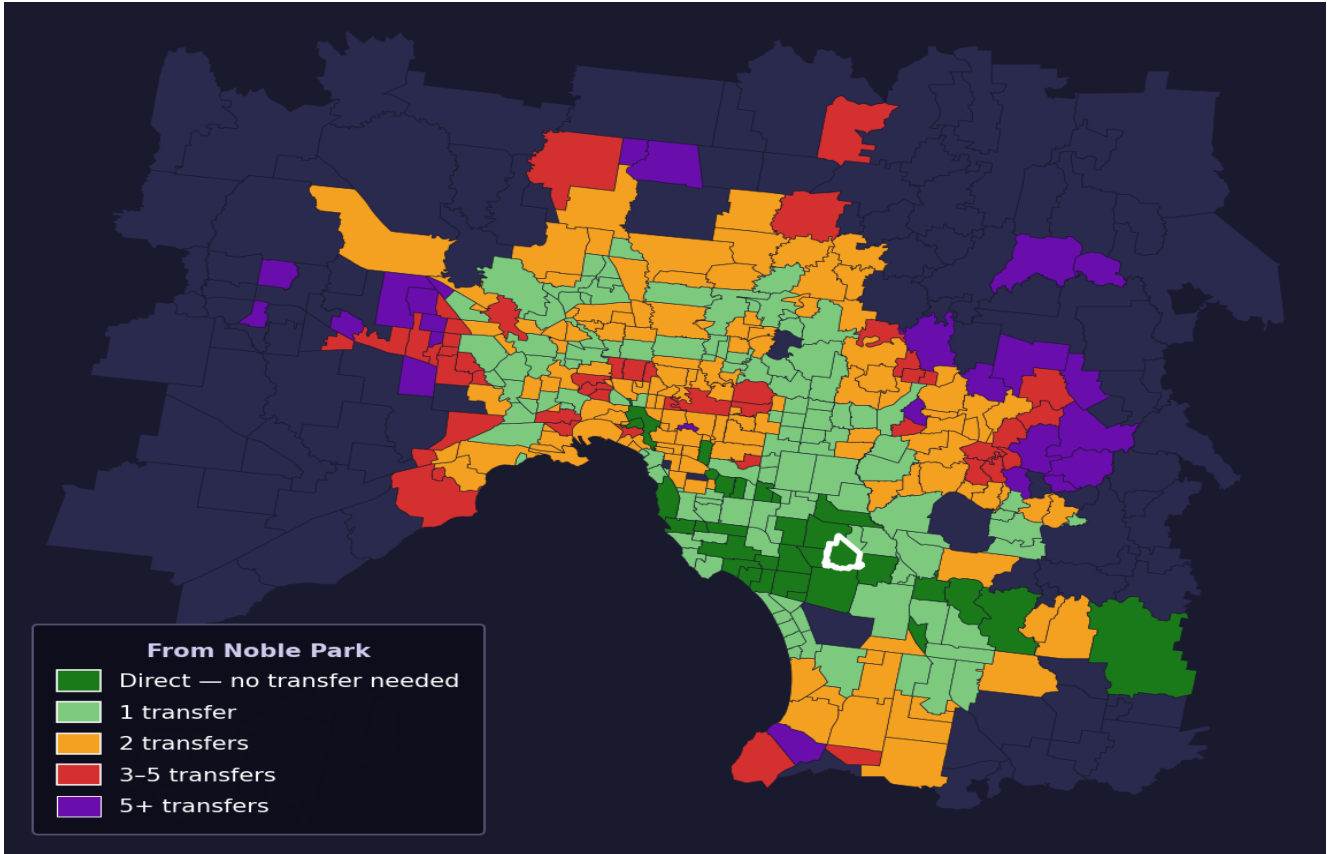

# Noble Park

Rank #148 of 450 suburbs

<b>Composite</b> <b>69</b> /100	<b>Journey Quality</b> <b>73</b> /100	<b>Cost Efficiency</b> <b>50</b> /100	<b>Connectivity</b> <b>78</b> /100
------------------------------------	--	--	---------------------------------------

Transfers	Count
Direct (0 transfers)	31 of 450
1 transfer	123 of 450
2 transfers	134 of 450
3-5 transfers	47 of 450
5+ transfers	114 of 450

Destination	Time	Single Trip	Weekly
Melbourne CBD	50 min	\$4.34	\$43.40/wk
Frankston	62 min	\$5.06	\$50.60/wk
Melbourne Airport	120 min	\$6.68	
Box Hill	70 min	\$5.79	\$57.00/wk
Dandenong	20 min	\$3.03	\$30.30/wk