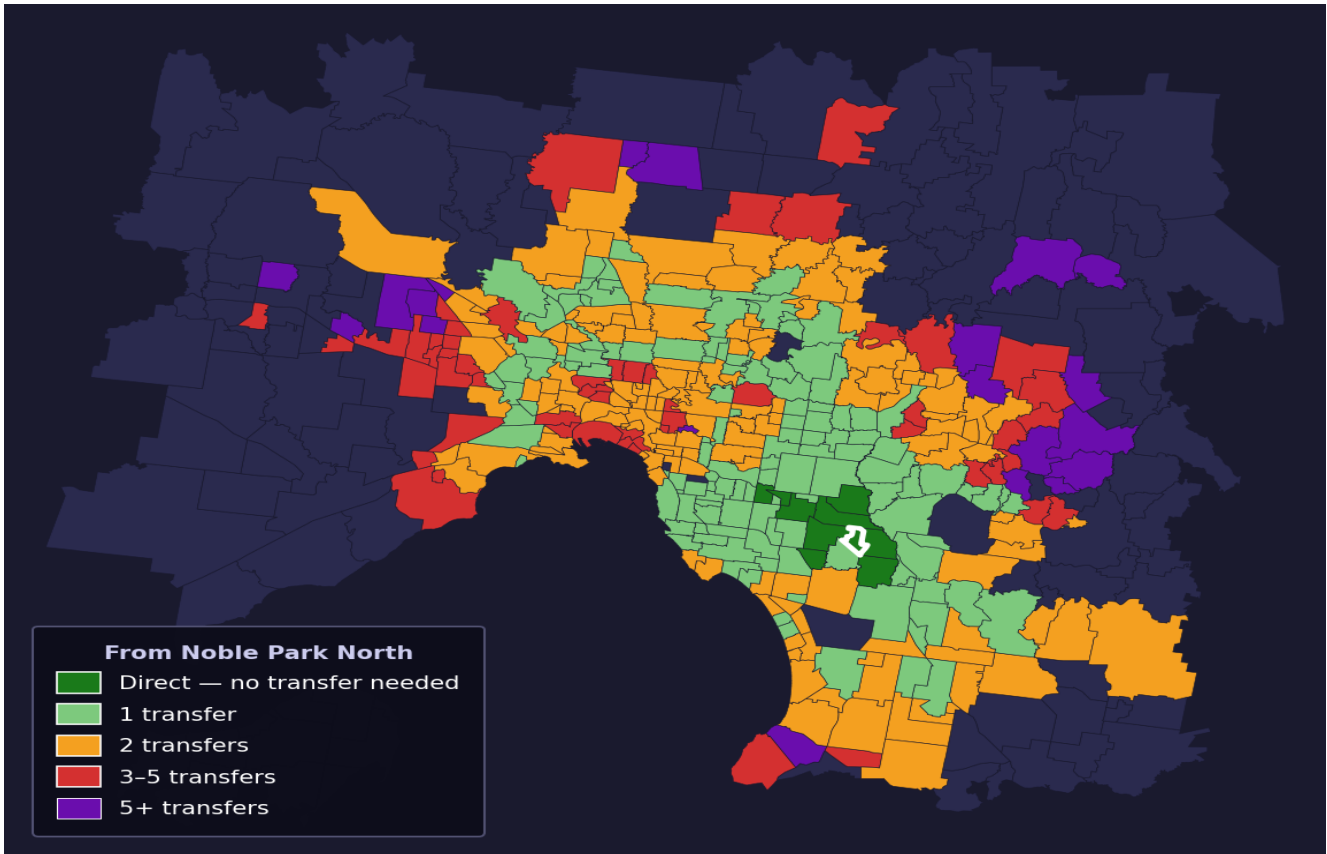

Noble Park North

Rank #215 of 450 suburbs

Composite 62 _{/100}	Journey Quality 55 _{/100}	Cost Efficiency 61 _{/100}	Connectivity 76 _{/100}
---	---	---	--

Direct (0 transfers)	9 of 450
1 transfer	129 of 450
2 transfers	149 of 450
3-5 transfers	54 of 450
5+ transfers	108 of 450

Destination	Time	Single Trip	Weekly
Melbourne CBD	75 min	\$5.28	\$50.25/wk
Frankston	72 min	\$5.01	\$49.19/wk
Melbourne Airport	143 min	\$8.06	
Box Hill	78 min	\$5.42	\$52.69/wk
Dandenong	37 min	\$3.55	\$35.36/wk