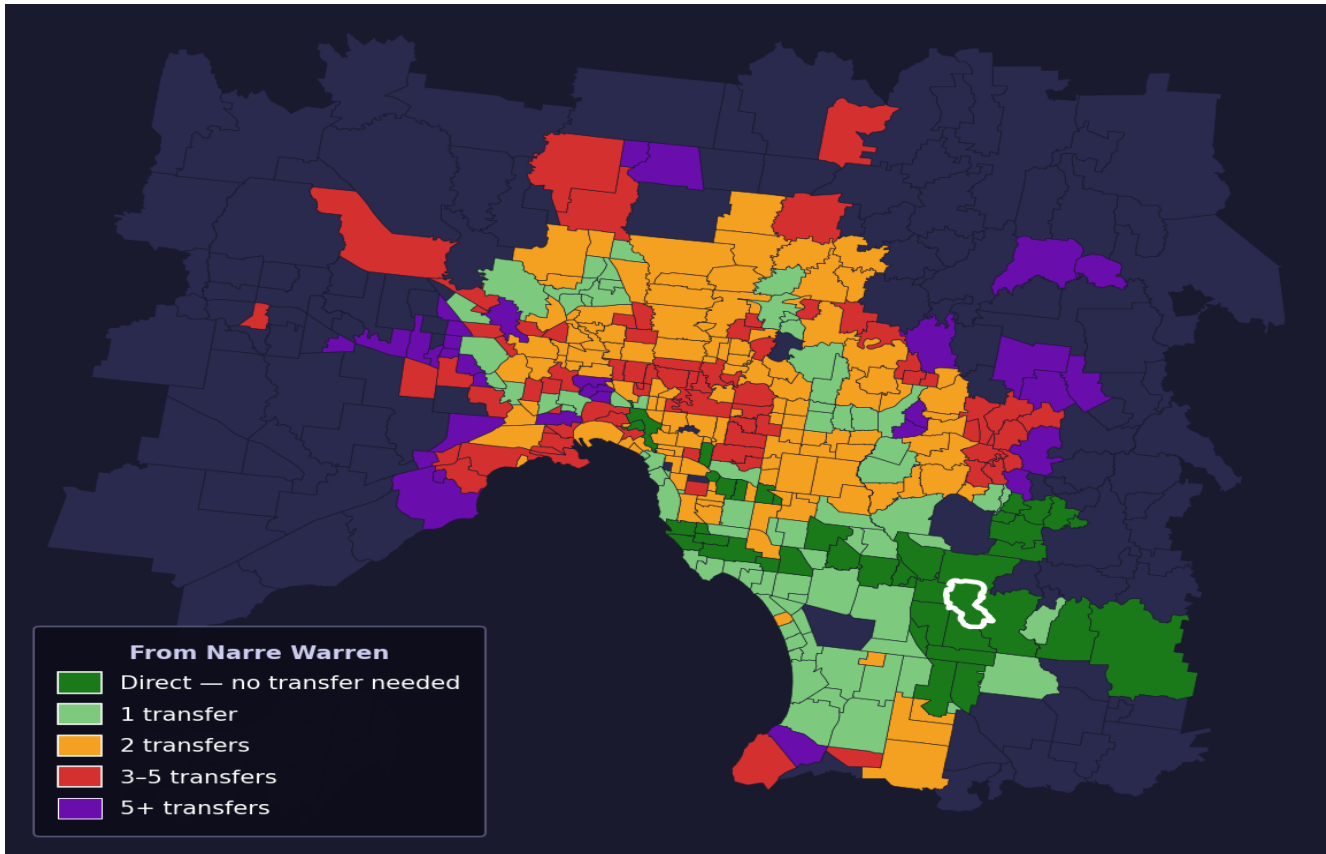

Narre Warren

Rank #253 of 450 suburbs

Composite 60 _{/100}	Journey Quality 56 _{/100}	Cost Efficiency 54 _{/100}	Connectivity 70 _{/100}
---	---	---	--

Direct (0 transfers)	39 of 450
1 transfer	77 of 450
2 transfers	125 of 450
3-5 transfers	75 of 450
5+ transfers	133 of 450

Destination	Time	Single Trip	Weekly
Melbourne CBD	73 min	\$5.79	\$57.00/wk
Frankston	75 min	\$5.79	\$57.00/wk
Melbourne Airport	142 min	\$8.13	
Box Hill	114 min	\$7.55	\$57.00/wk
Dandenong	32 min	\$3.76	\$37.60/wk