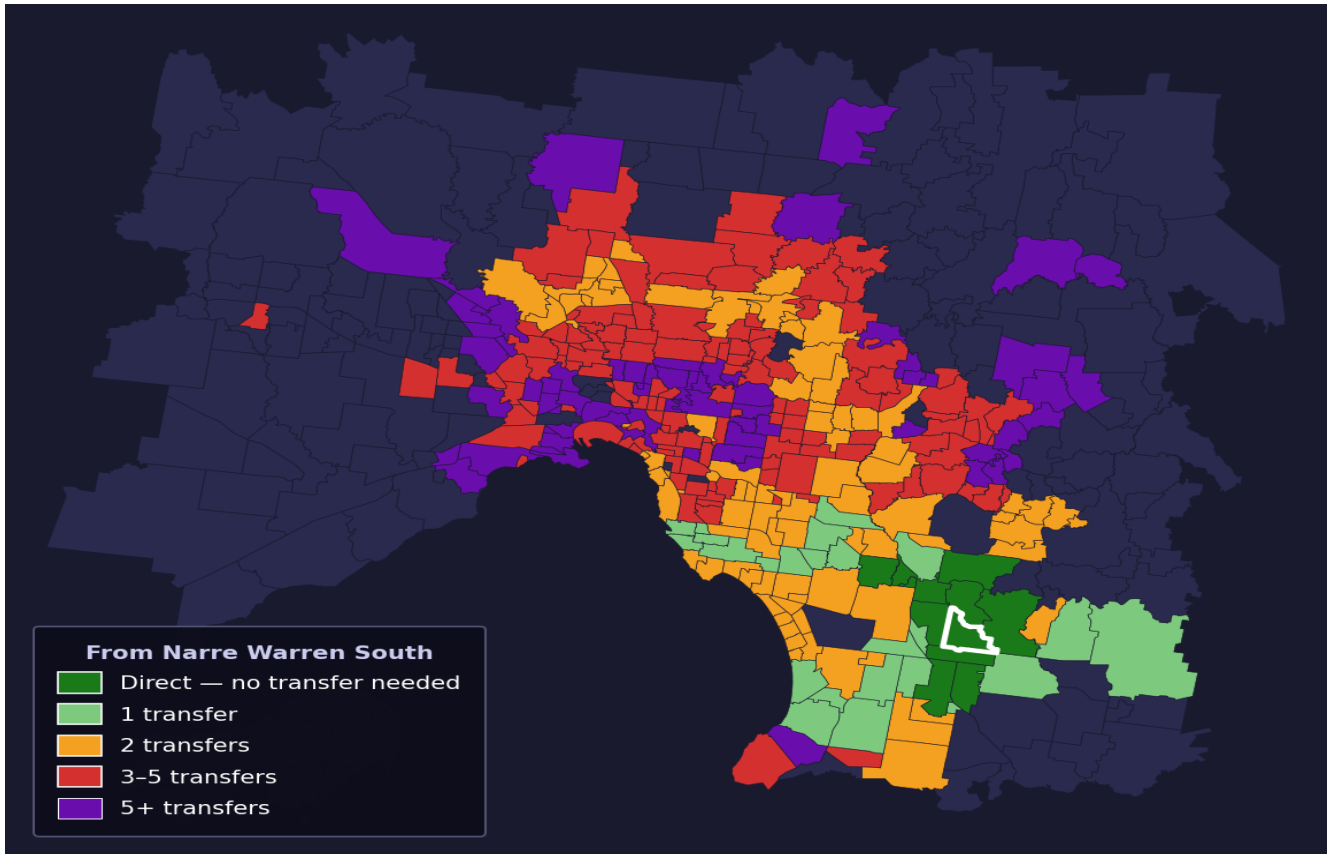

# Narre Warren South

Rank #394 of 450 suburbs

<b>Composite</b> <b>46</b> /100	<b>Journey Quality</b> <b>33</b> /100	<b>Cost Efficiency</b> <b>68</b> /100	<b>Connectivity</b> <b>47</b> /100
------------------------------------	------------------------------------------	------------------------------------------	---------------------------------------

Direct (0 transfers)	11 of 450
1 transfer	24 of 450
2 transfers	87 of 450
3-5 transfers	134 of 450
5+ transfers	193 of 450

Destination	Time	Single Trip	Weekly
Melbourne CBD	104 min	\$6.93	\$57.00/wk
Frankston	108 min	\$6.93	\$57.00/wk
Melbourne Airport	173 min	\$9.27	
Box Hill	140 min	\$9.10	\$57.00/wk
Dandenong	63 min	\$4.90	\$49.00/wk