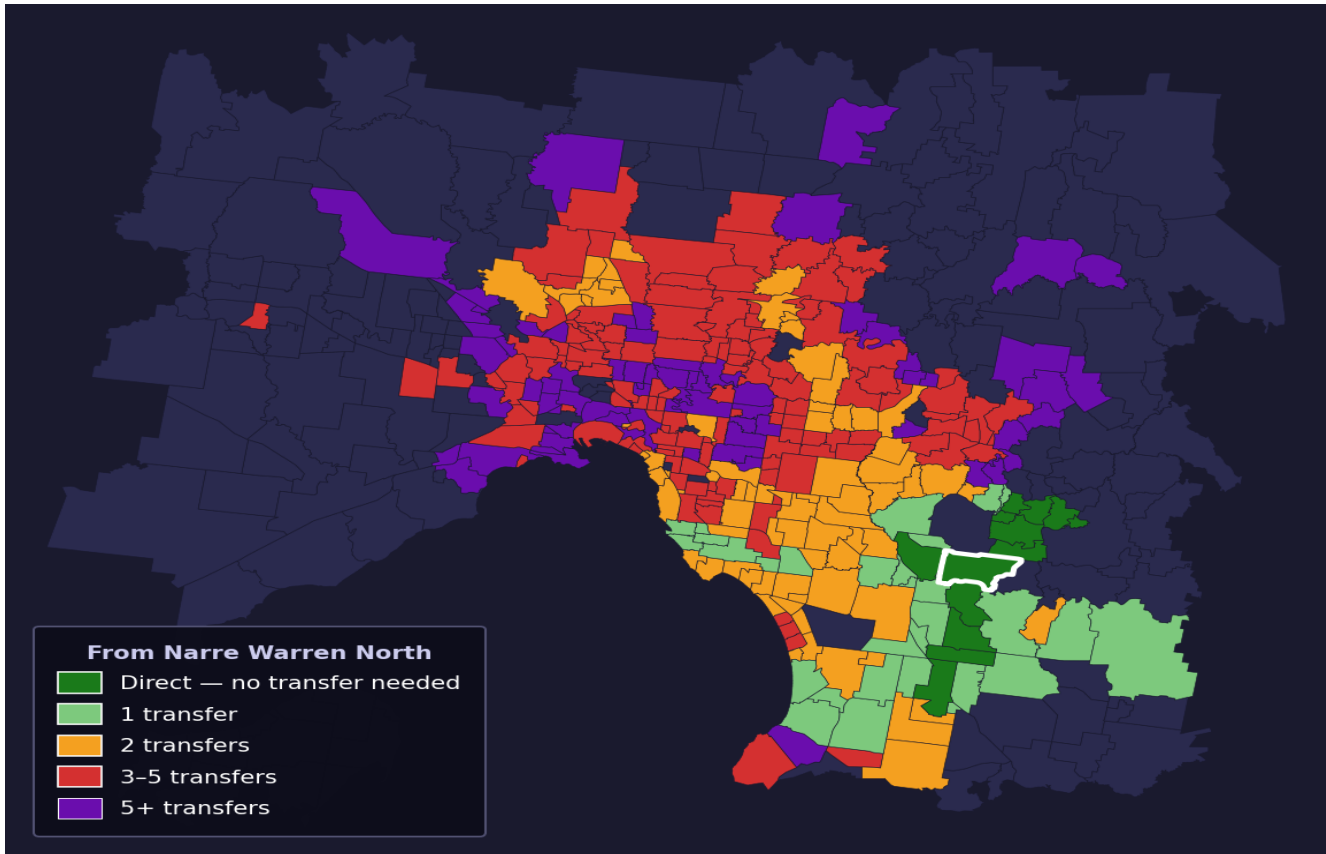

Narre Warren North

Rank #420 of 450 suburbs

Composite 43 _{/100}	Journey Quality 24 _{/100}	Cost Efficiency 71 _{/100}	Connectivity 47 _{/100}
---	---	---	--

Direct (0 transfers)	12 of 450
1 transfer	30 of 450
2 transfers	74 of 450
3-5 transfers	135 of 450
5+ transfers	198 of 450

Destination	Time	Single Trip	Weekly
Melbourne CBD	116 min	\$6.93	\$57.00/wk
Frankston	120 min	\$6.93	\$57.00/wk
Melbourne Airport	185 min	\$9.27	
Box Hill	152 min	\$9.10	\$57.00/wk
Dandenong	75 min	\$4.90	\$49.00/wk