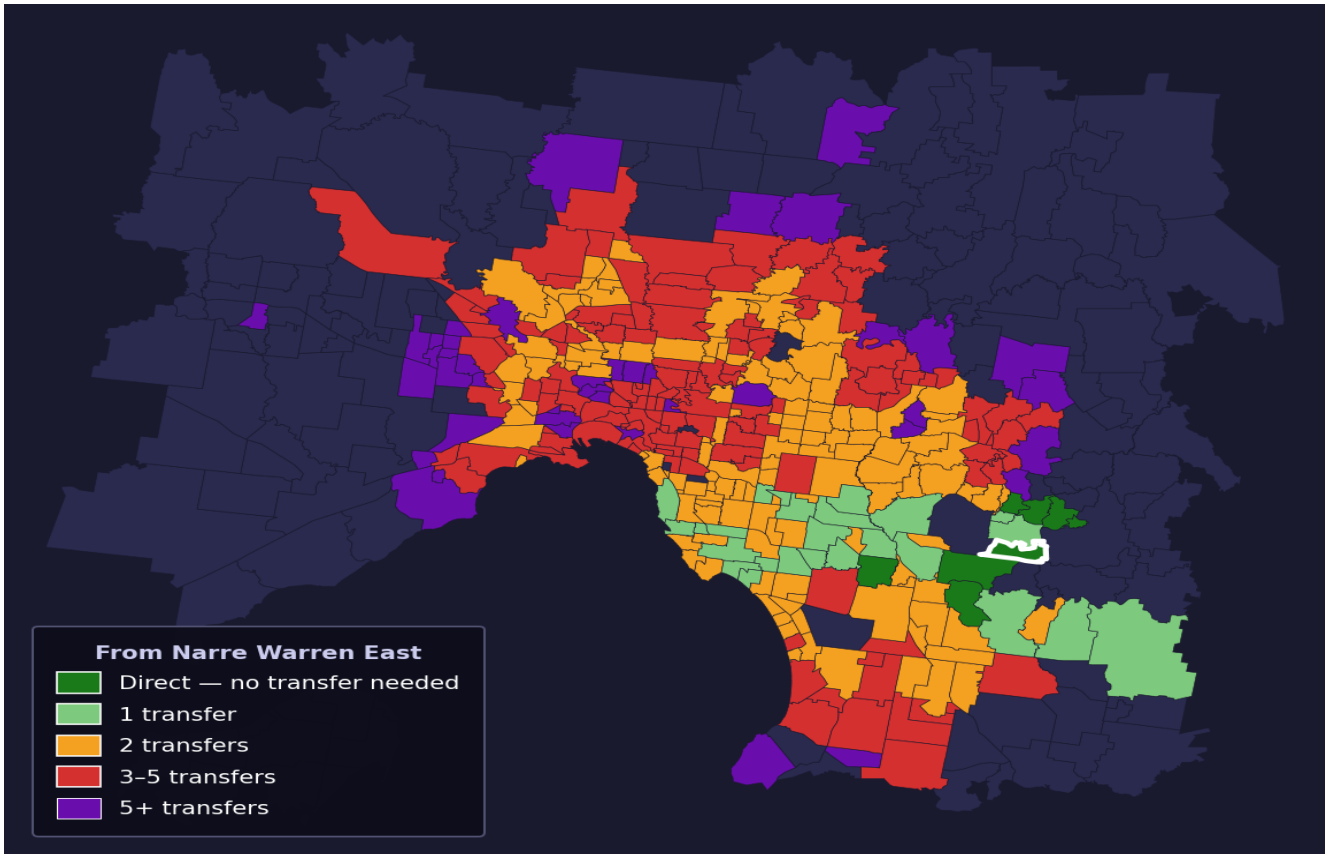

# Narre Warren East

Rank #351 of 450 suburbs

<b>Composite</b> <b>51</b> / <sub>100</sub>	<b>Journey Quality</b> <b>41</b> / <sub>100</sub>	<b>Cost Efficiency</b> <b>64</b> / <sub>100</sub>	<b>Connectivity</b> <b>54</b> / <sub>100</sub>
--	--	--	---

Direct (0 transfers)	7 of 450
1 transfer	25 of 450
2 transfers	133 of 450
3-5 transfers	133 of 450
5+ transfers	151 of 450

Destination	Time	Single Trip	Weekly
Melbourne CBD	94 min	\$6.01	\$57.00/wk
Frankston	130 min	\$6.01	\$57.00/wk
Melbourne Airport	162 min	\$8.35	
Box Hill	83 min	\$5.64	\$47.61/wk
Dandenong	91 min	\$5.39	\$53.23/wk