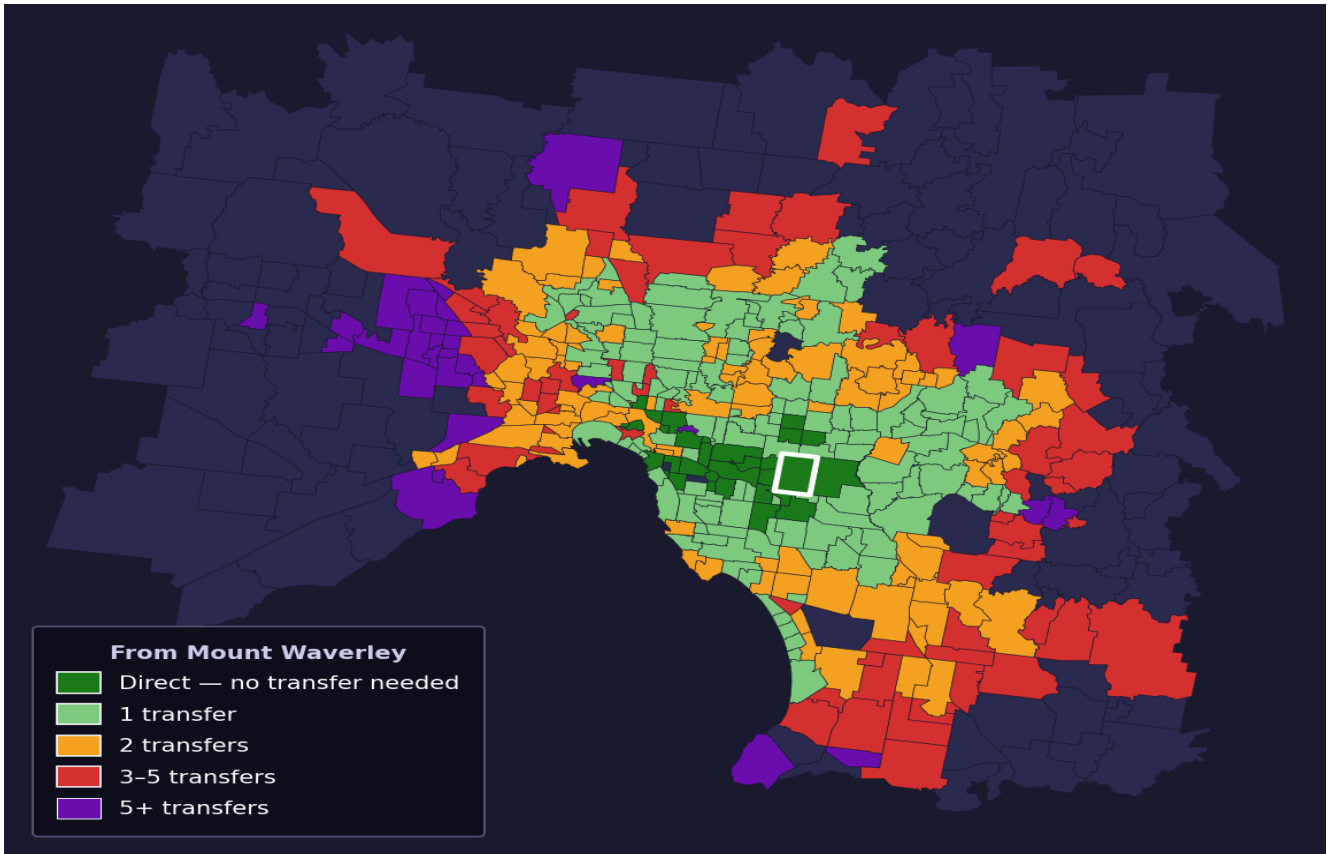

Mount Waverley

Rank #120 of 450 suburbs

Composite 70 _{/100}	Journey Quality 76 _{/100}	Cost Efficiency 52 _{/100}	Connectivity 76 _{/100}
---	---	---	--

Direct (0 transfers)	30 of 450
1 transfer	133 of 450
2 transfers	98 of 450
3-5 transfers	66 of 450
5+ transfers	122 of 450

Destination	Time	Single Trip	Weekly
Melbourne CBD	45 min	\$3.76	\$37.60/wk
Frankston	107 min	\$7.55	\$57.00/wk
Melbourne Airport	114 min	\$6.10	
Box Hill	49 min	\$5.06	\$50.60/wk
Dandenong	86 min	\$6.07	\$57.00/wk