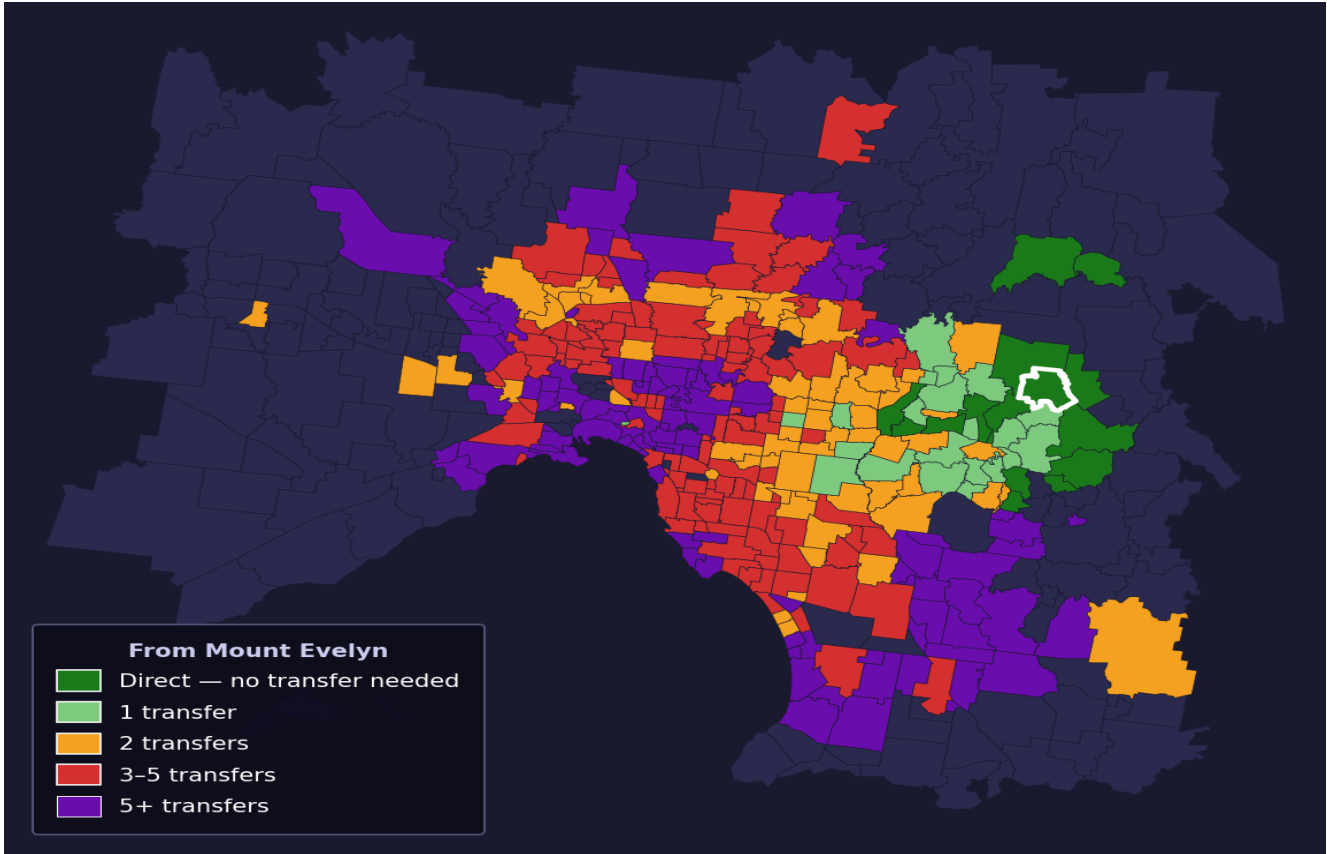

# Mount Evelyn

Rank #446 of 450 suburbs

<b>Composite</b> <b>35</b> <sub>/100</sub>	<b>Journey Quality</b> <b>7</b> <sub>/100</sub>	<b>Cost Efficiency</b> <b>76</b> <sub>/100</sub>	<b>Connectivity</b> <b>43</b> <sub>/100</sub>
---	--	---	--

Direct (0 transfers)	14 of 450
1 transfer	22 of 450
2 transfers	63 of 450
3-5 transfers	121 of 450
5+ transfers	229 of 450

Destination	Time	Single Trip	Weekly
Melbourne CBD	139 min	\$8.27	\$57.00/wk
Frankston	162 min	\$6.93	\$57.00/wk
Melbourne Airport	193 min	\$10.30	
Box Hill	94 min	\$6.66	\$57.00/wk
Dandenong	146 min	\$7.24	\$57.00/wk