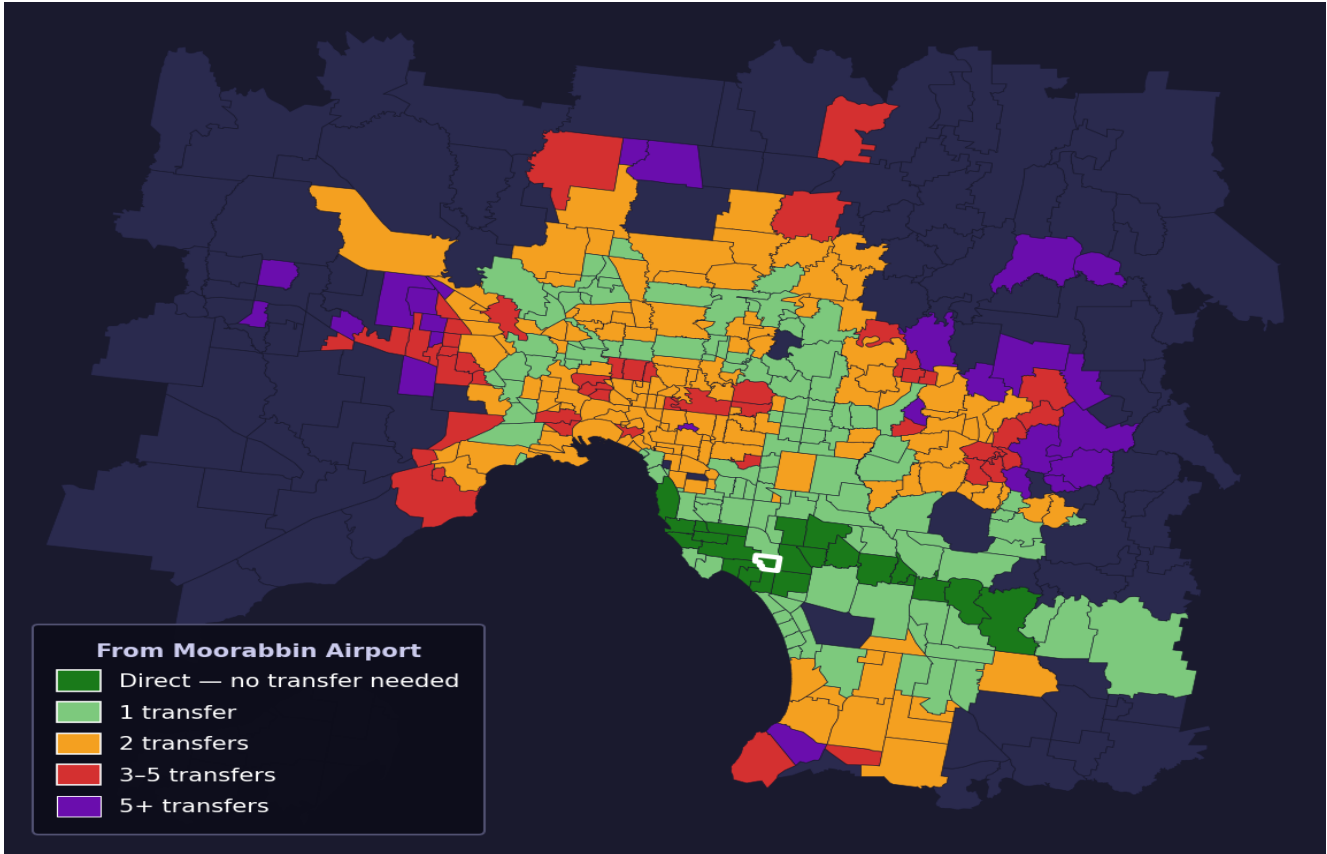

Moorabbin Airport

Rank #241 of 450 suburbs

Composite 61 / ₁₀₀	Journey Quality 50 / ₁₀₀	Cost Efficiency 60 / ₁₀₀	Connectivity 77 / ₁₀₀
--	--	--	---

Direct (0 transfers)	22 of 450
1 transfer	122 of 450
2 transfers	144 of 450
3-5 transfers	47 of 450
5+ transfers	114 of 450

Destination	Time	Single Trip	Weekly
Melbourne CBD	80 min	\$5.48	\$54.80/wk
Frankston	70 min	\$5.48	\$54.80/wk
Melbourne Airport	161 min	\$8.54	
Box Hill	89 min	\$4.84	\$48.38/wk
Dandenong	111 min	\$7.51	\$57.00/wk