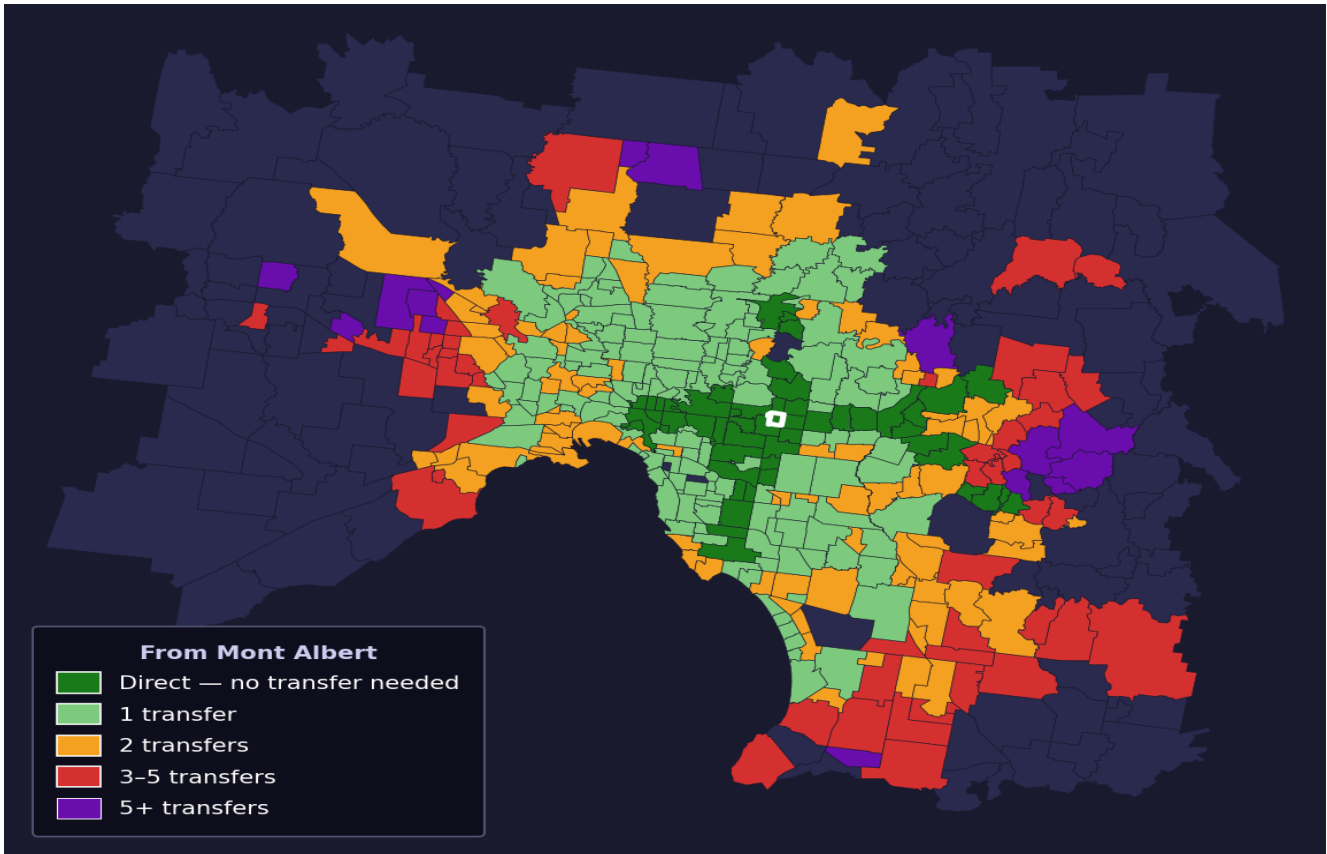

Mont Albert

Rank #67 of 450 suburbs

Composite 72 _{/100}	Journey Quality 77 _{/100}	Cost Efficiency 48 _{/100}	Connectivity 84 _{/100}
---	---	---	--

Direct (0 transfers)	52 of 450
1 transfer	152 of 450
2 transfers	90 of 450
3-5 transfers	50 of 450
5+ transfers	105 of 450

Destination	Time	Single Trip	Weekly
Melbourne CBD	44 min	\$3.98	\$39.76/wk
Frankston	123 min	\$7.41	\$57.00/wk
Melbourne Airport	104 min	\$6.07	
Box Hill	11 min	\$2.31	\$23.10/wk
Dandenong	92 min	\$6.04	\$57.00/wk