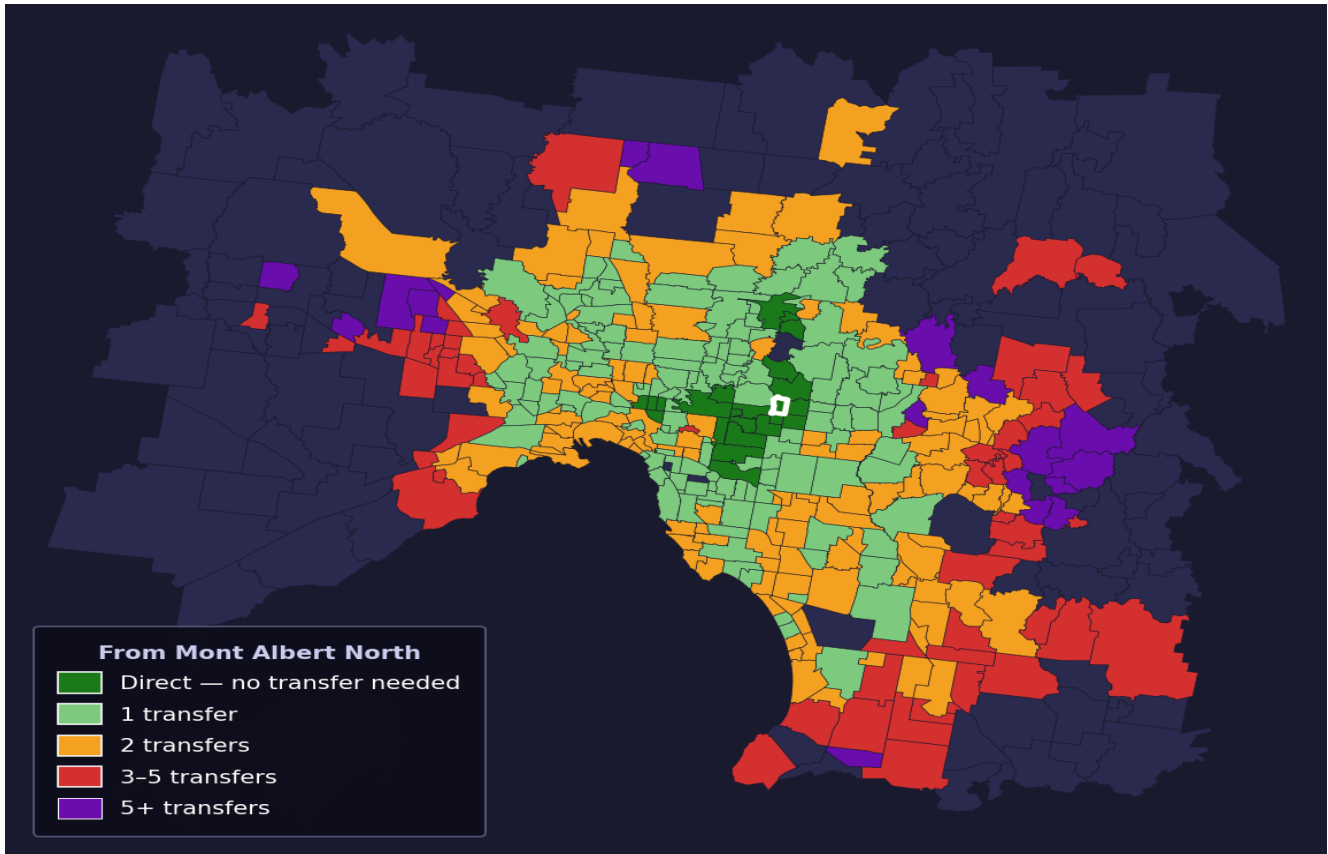

Mont Albert North

Rank #123 of 450 suburbs

Composite 70 _{/100}	Journey Quality 77 _{/100}	Cost Efficiency 46 _{/100}	Connectivity 78 _{/100}
---	---	---	--

Direct (0 transfers)	22 of 450
1 transfer	137 of 450
2 transfers	126 of 450
3-5 transfers	55 of 450
5+ transfers	109 of 450

Destination	Time	Single Trip	Weekly
Melbourne CBD	44 min	\$4.03	\$40.30/wk
Frankston	129 min	\$8.07	\$57.00/wk
Melbourne Airport	103 min	\$6.06	
Box Hill	20 min	\$2.81	\$28.08/wk
Dandenong	121 min	\$8.08	\$57.00/wk