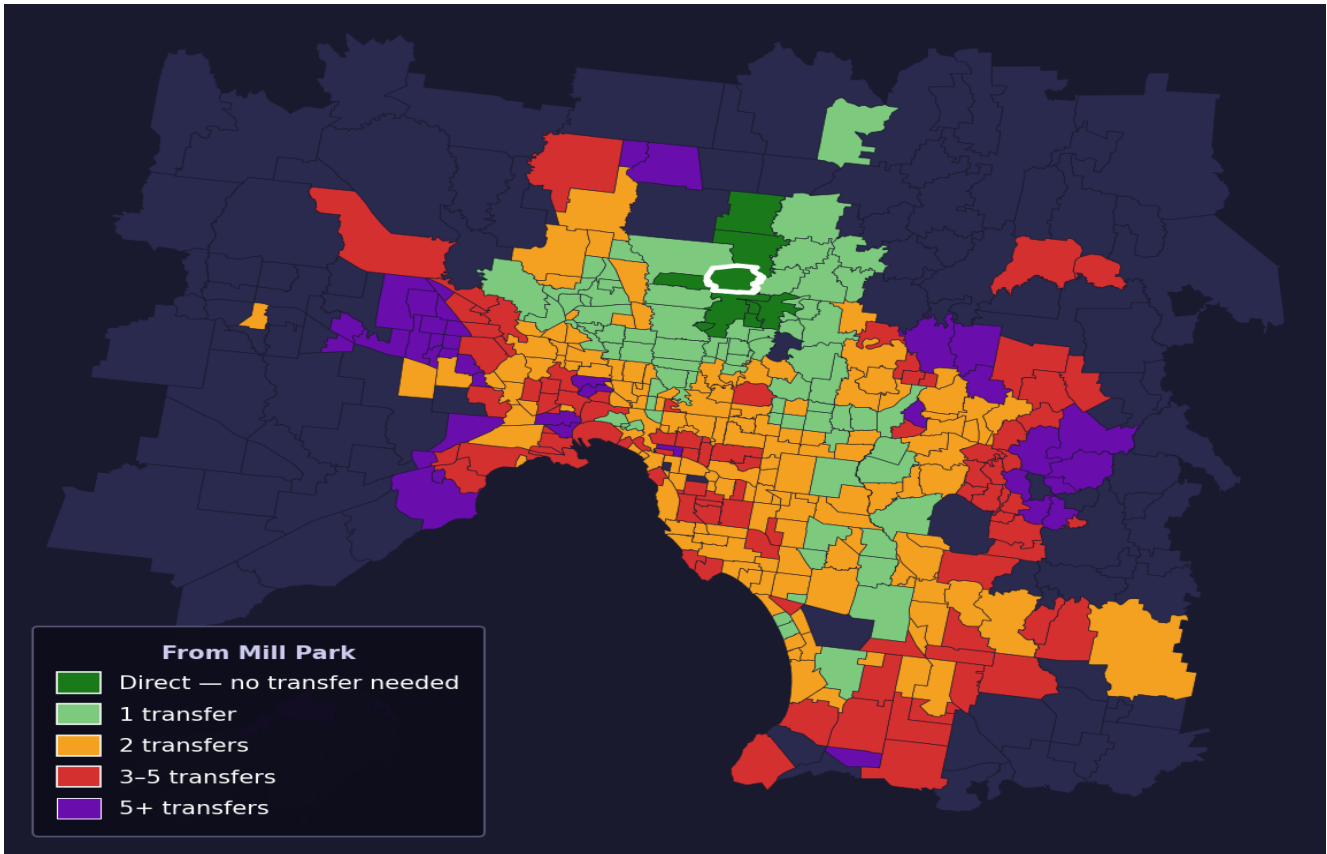

Mill Park

Rank #221 of 450 suburbs

Composite 62 /100	Journey Quality 58 /100	Cost Efficiency 65 /100	Connectivity 66 /100
------------------------------------	--	--	---------------------------------------

Direct (0 transfers)	8 of 450
1 transfer	77 of 450
2 transfers	144 of 450
3-5 transfers	91 of 450
5+ transfers	129 of 450

Destination	Time	Single Trip	Weekly
Melbourne CBD	71 min	\$4.19	\$41.85/wk
Frankston	148 min	\$8.55	\$57.00/wk
Melbourne Airport	115 min	\$5.56	
Box Hill	113 min	\$7.36	\$57.00/wk
Dandenong	147 min	\$7.76	\$57.00/wk