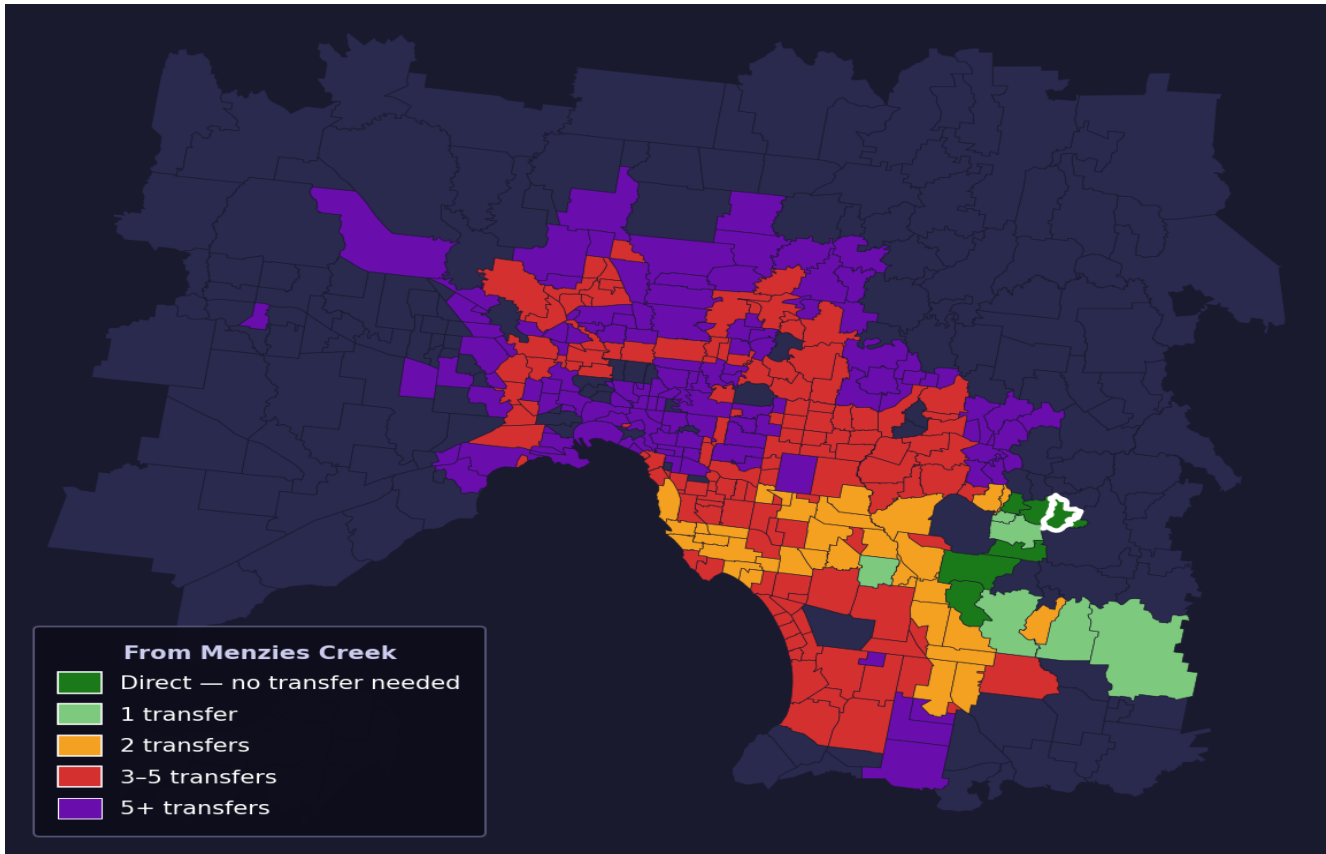

Menzies Creek

Rank #416 of 450 suburbs

Composite 43 /100	Journey Quality 35 /100	Cost Efficiency 69 /100	Connectivity 32 /100
------------------------------------	--	--	---------------------------------------

Direct (0 transfers)	6 of 450
1 transfer	6 of 450
2 transfers	33 of 450
3-5 transfers	131 of 450
5+ transfers	273 of 450

Destination	Time	Single Trip	Weekly
Melbourne CBD	101 min	\$5.38	\$52.93/wk
Frankston	152 min	\$5.79	\$57.00/wk
Melbourne Airport	169 min	\$7.72	
Box Hill	69 min	\$4.34	\$43.40/wk
Dandenong	115 min	\$5.79	\$57.00/wk