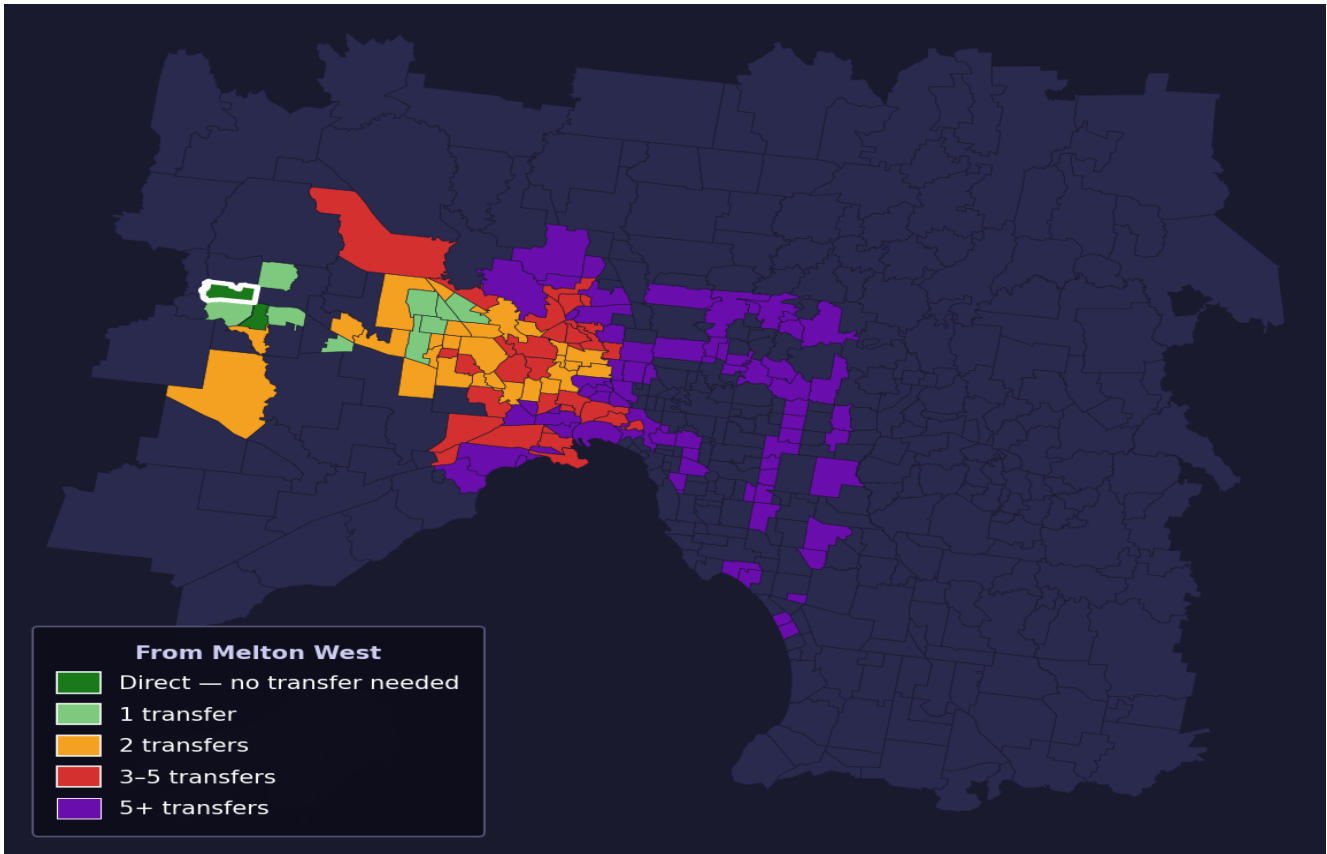

Melton West

Rank #409 of 450 suburbs

Composite 44 /100	Journey Quality 42 /100	Cost Efficiency 84 /100	Connectivity 12 /100
------------------------------------	--	--	---------------------------------------

Transfers	Count
Direct (0 transfers)	1 of 450
1 transfer	9 of 450
2 transfers	28 of 450
3-5 transfers	32 of 450
5+ transfers	379 of 450

Destination	Time	Single Trip	Weekly
Melbourne CBD	91 min	\$2.56	\$25.24/wk
Frankston	163 min	\$6.25	\$51.03/wk
Melbourne Airport	103 min	\$6.33	
Box Hill	110 min	\$7.37	\$57.00/wk
Dandenong	144 min	\$4.89	\$41.20/wk