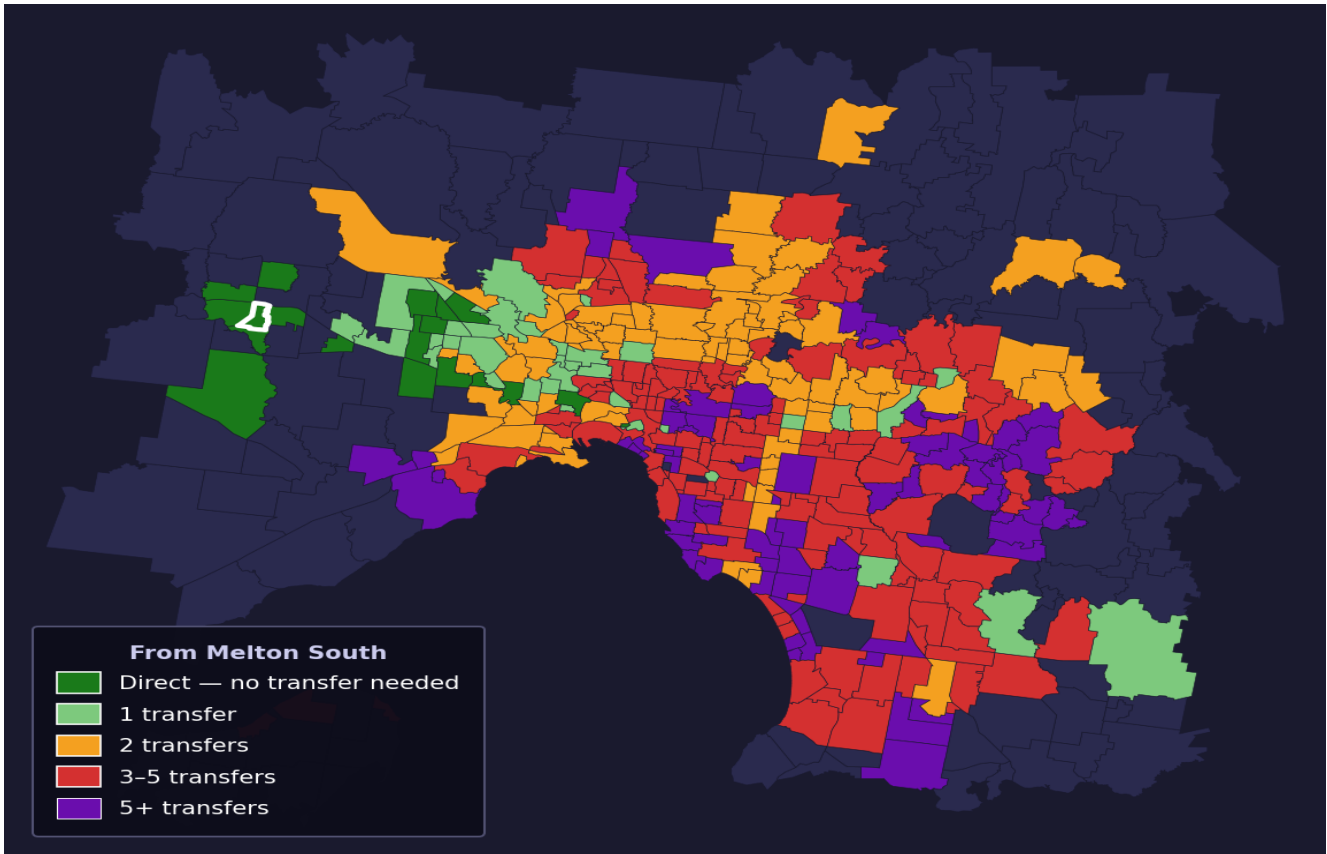

# Melton South

Rank #201 of 450 suburbs

<b>Composite</b> <b>64</b> /100	<b>Journey Quality</b> <b>55</b> /100	<b>Cost Efficiency</b> <b>91</b> /100	<b>Connectivity</b> <b>56</b> /100
------------------------------------	--	--	---------------------------------------

Direct (0 transfers)	18 of 450
1 transfer	37 of 450
2 transfers	87 of 450
3-5 transfers	146 of 450
5+ transfers	161 of 450

Destination	Time	Single Trip	Weekly
Melbourne CBD	74 min	\$1.14	\$11.40/wk
Frankston	146 min	\$4.82	\$48.20/wk
Melbourne Airport	86 min	\$6.37	
Box Hill	92 min	\$7.55	\$57.00/wk
Dandenong	126 min	\$3.37	\$33.70/wk