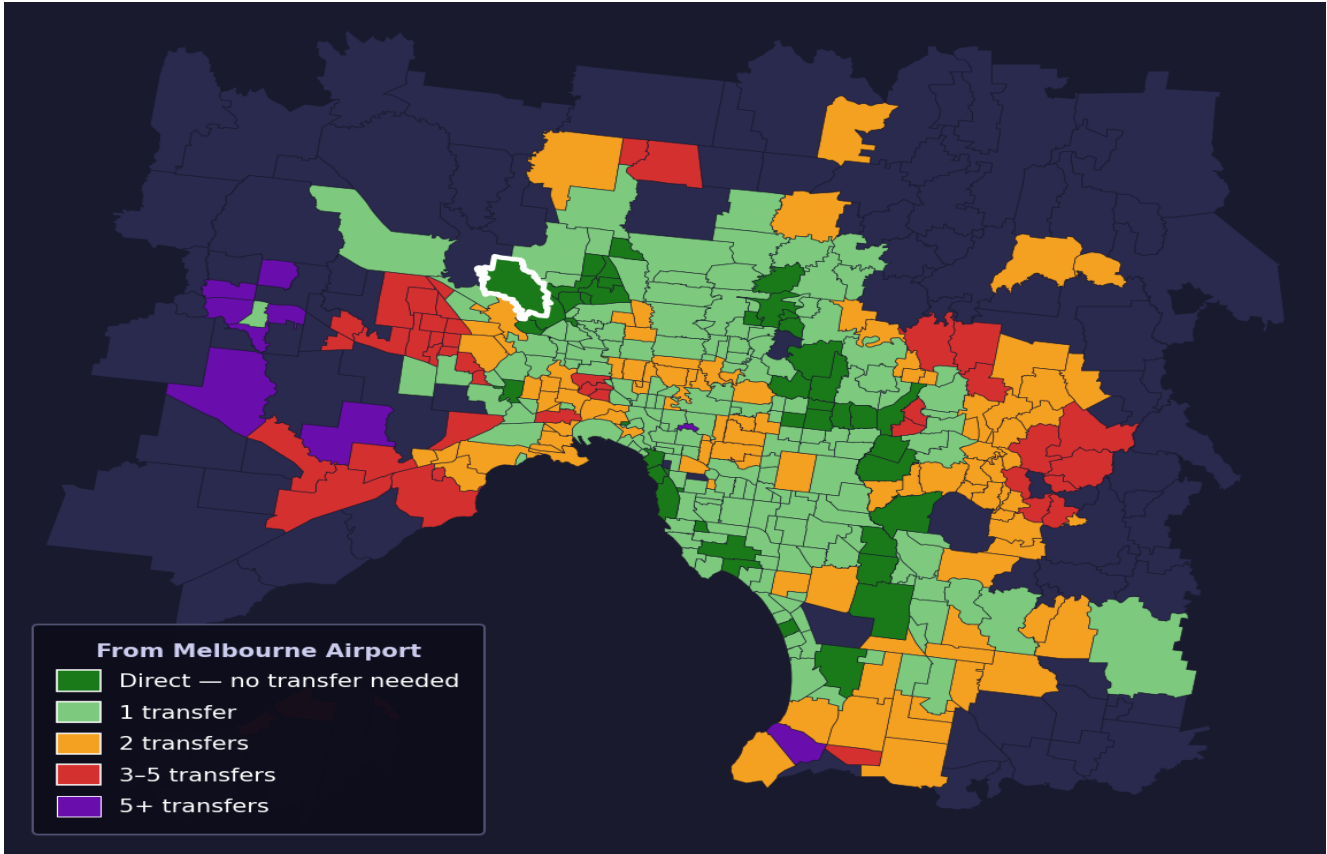

Melbourne Airport

Rank #143 of 450 suburbs

Composite 69 /100	Journey Quality 58 /100	Cost Efficiency 64 /100	Connectivity 89 /100
------------------------------------	--	--	---------------------------------------

Direct (0 transfers)	43 of 450
1 transfer	176 of 450
2 transfers	101 of 450
3-5 transfers	44 of 450
5+ transfers	85 of 450

Destination	Time	Single Trip	Weekly
Melbourne CBD	70 min	\$4.34	\$43.40/wk
Frankston	147 min	\$8.85	\$57.00/wk
Melbourne Airport	13 min	\$0.58	
Box Hill	99 min	\$5.79	\$57.00/wk
Dandenong	117 min	\$6.06	\$57.00/wk