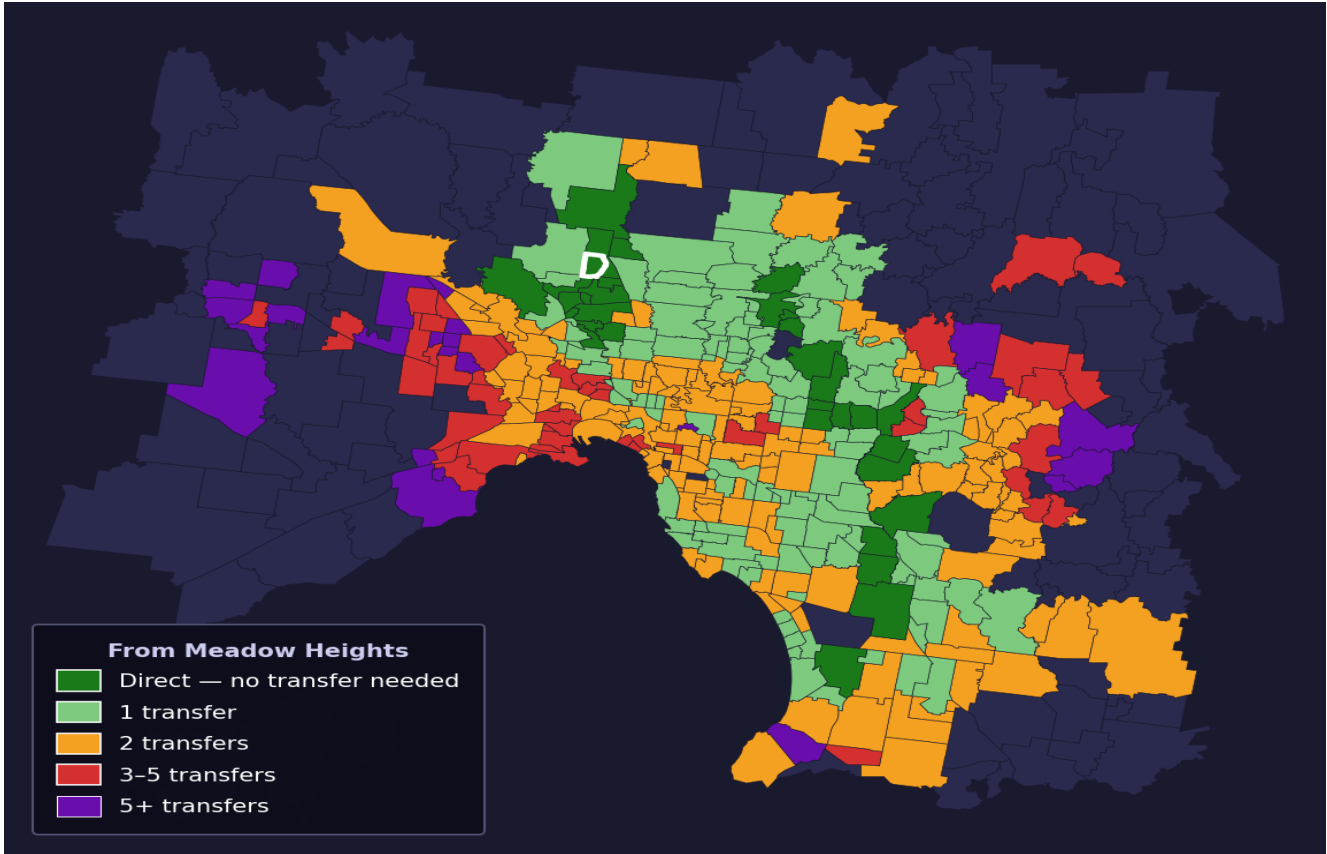

Meadow Heights

Rank #164 of 450 suburbs

Composite 68 /100	Journey Quality 65 /100	Cost Efficiency 58 /100	Connectivity 80 /100
------------------------------------	--	--	---------------------------------------

Direct (0 transfers)	33 of 450
1 transfer	119 of 450
2 transfers	143 of 450
3-5 transfers	47 of 450
5+ transfers	107 of 450

Destination	Time	Single Trip	Weekly
Melbourne CBD	61 min	\$4.34	\$43.40/wk
Frankston	130 min	\$8.13	\$57.00/wk
Melbourne Airport	66 min	\$5.06	
Box Hill	144 min	\$8.13	\$57.00/wk
Dandenong	116 min	\$6.37	\$57.00/wk