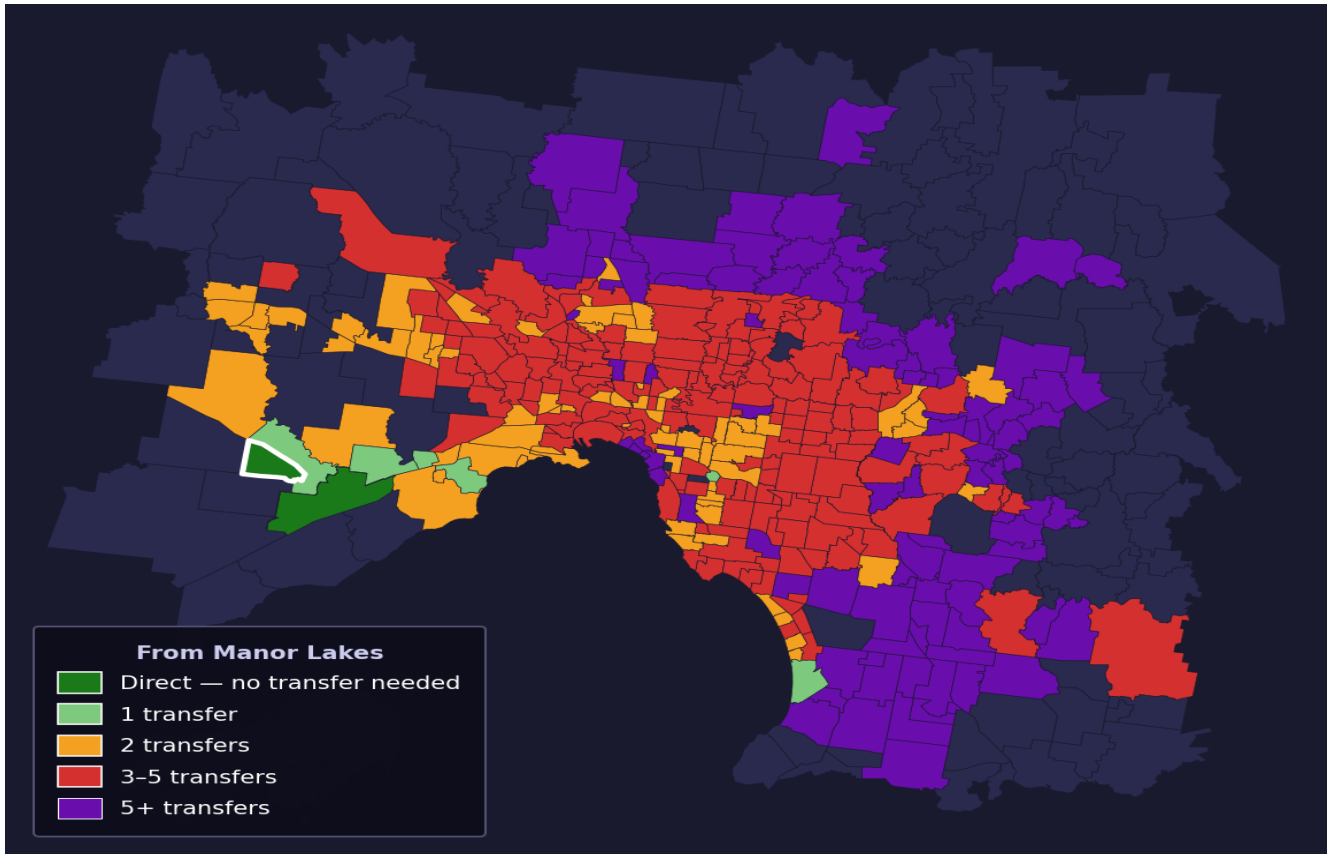

Manor Lakes

Rank #293 of 450 suburbs

Composite 57 _{/100}	Journey Quality 42 _{/100}	Cost Efficiency 98 _{/100}	Connectivity 45 _{/100}
-----------------------------------------------	-----------------------------------------------------	-----------------------------------------------------	--------------------------------------------------

Direct (0 transfers)	1 of 450
1 transfer	6 of 450
2 transfers	75 of 450
3-5 transfers	179 of 450
5+ transfers	188 of 450

Destination	Time	Single Trip	Weekly
Melbourne CBD	92 min	\$0.31	\$3.10/wk
Frankston	165 min	\$9.16	\$57.00/wk
Melbourne Airport	110 min	\$6.37	
Box Hill	116 min	\$1.76	\$17.60/wk
Dandenong	155 min	\$8.74	\$57.00/wk