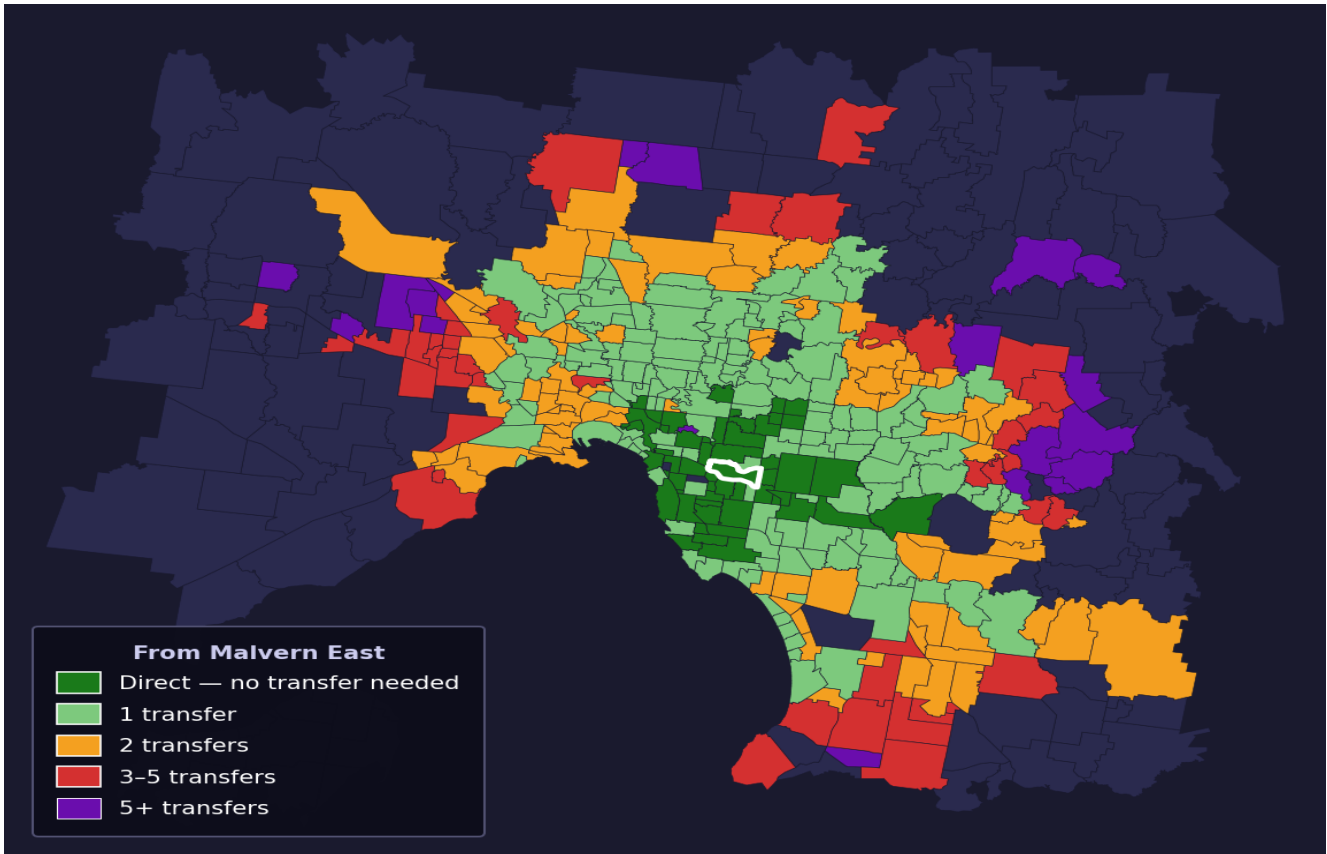

Malvern East

Rank #64 of 450 suburbs

Composite 72 _{/100}	Journey Quality 77 _{/100}	Cost Efficiency 49 _{/100}	Connectivity 85 _{/100}
---	---	---	--

Direct (0 transfers)	53 of 450
1 transfer	156 of 450
2 transfers	88 of 450
3-5 transfers	44 of 450
5+ transfers	108 of 450

Destination	Time	Single Trip	Weekly
Melbourne CBD	45 min	\$3.92	\$39.22/wk
Frankston	99 min	\$6.64	\$57.00/wk
Melbourne Airport	111 min	\$6.44	
Box Hill	70 min	\$5.41	\$53.88/wk
Dandenong	84 min	\$5.77	\$54.28/wk