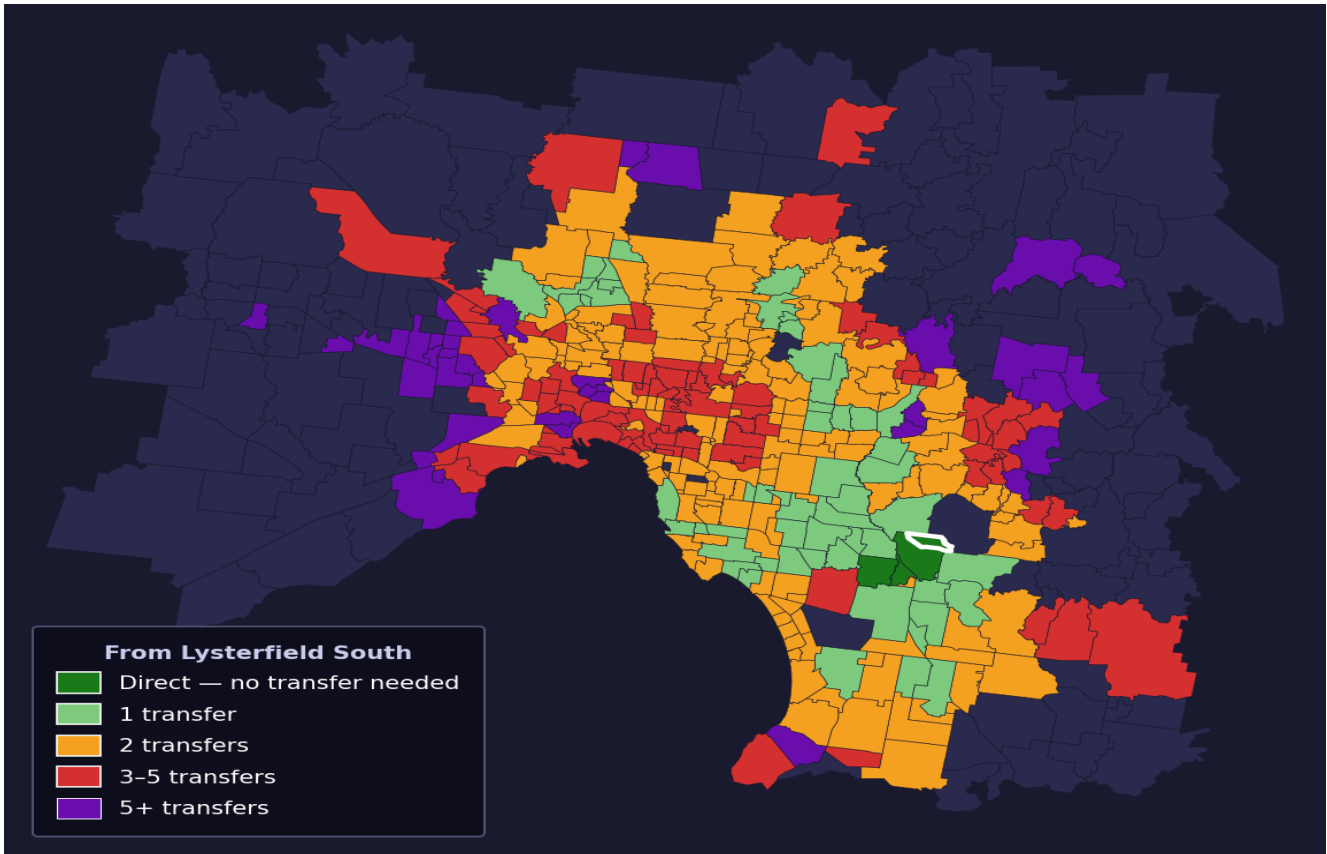

Lysterfield South

Rank #319 of 450 suburbs

Composite 54 _{/100}	Journey Quality 40 _{/100}	Cost Efficiency 70 _{/100}	Connectivity 62 _{/100}
---	---	---	--

Direct (0 transfers)	3 of 450
1 transfer	54 of 450
2 transfers	166 of 450
3-5 transfers	89 of 450
5+ transfers	137 of 450

Destination	Time	Single Trip	Weekly
Melbourne CBD	94 min	\$5.43	\$49.06/wk
Frankston	84 min	\$4.92	\$47.02/wk
Melbourne Airport	161 min	\$7.92	
Box Hill	92 min	\$6.02	\$52.08/wk
Dandenong	50 min	\$3.75	\$37.44/wk