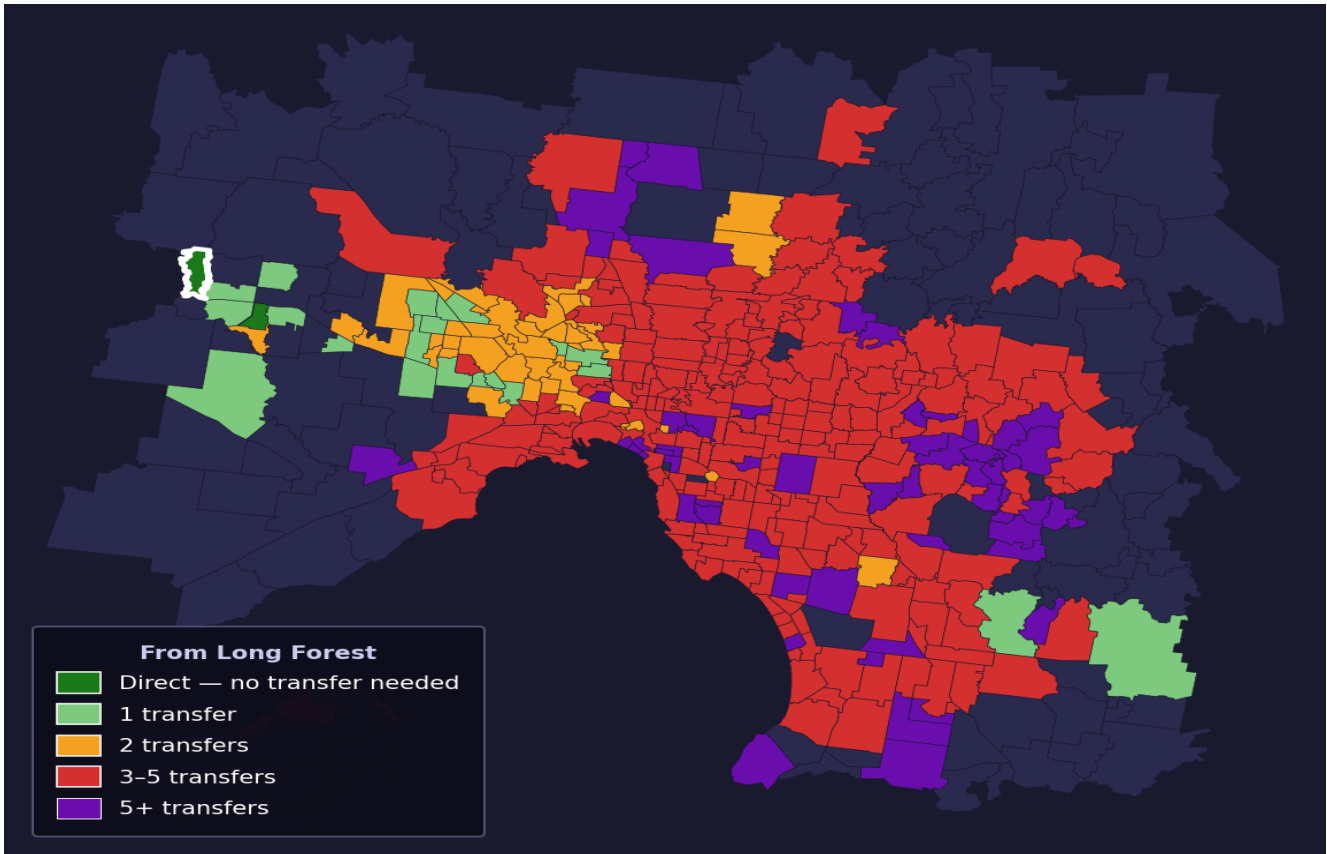

Long Forest

Rank #314 of 450 suburbs

Composite 55 /100	Journey Quality 44 /100	Cost Efficiency 81 /100	Connectivity 49 /100
------------------------------------	--	--	---------------------------------------

Direct (0 transfers)	1 of 450
1 transfer	21 of 450
2 transfers	47 of 450
3-5 transfers	242 of 450
5+ transfers	138 of 450

Destination	Time	Single Trip	Weekly
Melbourne CBD	89 min	\$2.99	\$29.24/wk
Frankston	161 min	\$6.68	\$51.86/wk
Melbourne Airport	102 min	\$6.32	
Box Hill	109 min	\$7.31	\$57.00/wk
Dandenong	143 min	\$5.37	\$43.38/wk