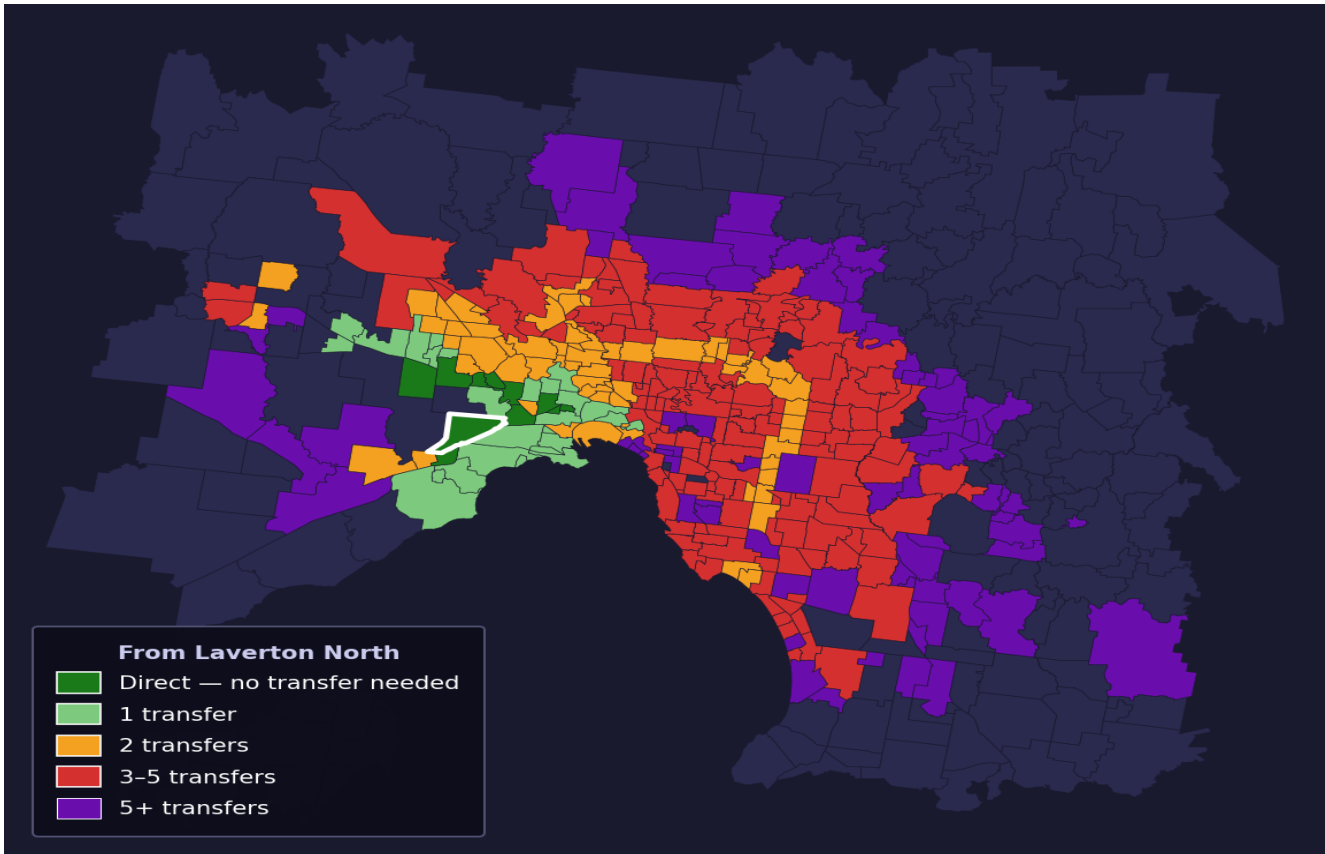

# Laverton North

Rank #291 of 450 suburbs

<b>Composite</b> <b>57</b> / <sub>100</sub>	<b>Journey Quality</b> <b>63</b> / <sub>100</sub>	<b>Cost Efficiency</b> <b>59</b> / <sub>100</sub>	<b>Connectivity</b> <b>46</b> / <sub>100</sub>
--	--	--	---

Direct (0 transfers)	10 of 450
1 transfer	26 of 450
2 transfers	64 of 450
3-5 transfers	151 of 450
5+ transfers	198 of 450

Destination	Time	Single Trip	Weekly
Melbourne CBD	63 min	\$4.51	\$44.57/wk
Frankston	134 min	\$8.31	\$57.00/wk
Melbourne Airport	89 min	\$5.59	
Box Hill	111 min	\$5.32	\$50.97/wk
Dandenong	124 min	\$8.26	\$57.00/wk