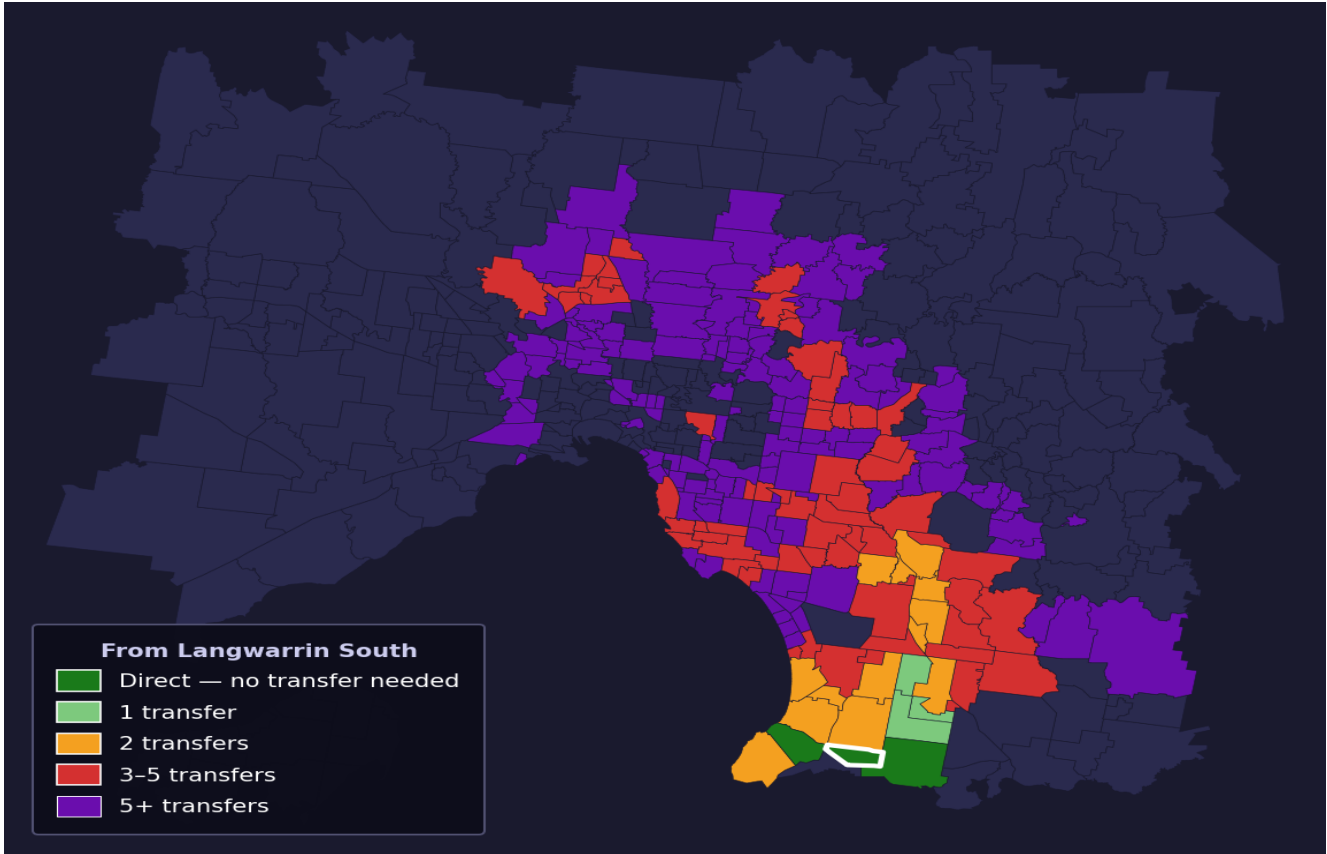

# Langwarrin South

Rank #439 of 450 suburbs

<b>Composite</b> <b>38</b> <sub>/100</sub>	<b>Journey Quality</b> <b>35</b> <sub>/100</sub>	<b>Cost Efficiency</b> <b>67</b> <sub>/100</sub>	<b>Connectivity</b> <b>17</b> <sub>/100</sub>
---	---	---	--

Direct (0 transfers)	2 of 450
1 transfer	3 of 450
2 transfers	13 of 450
3-5 transfers	63 of 450
5+ transfers	368 of 450

Destination	Time	Single Trip	Weekly
Melbourne CBD	101 min	\$6.45	\$57.00/wk
Frankston	52 min	\$4.21	\$41.63/wk
Melbourne Airport	161 min	\$8.67	
Box Hill	138 min	\$8.25	\$57.00/wk
Dandenong	70 min	\$4.93	\$48.34/wk