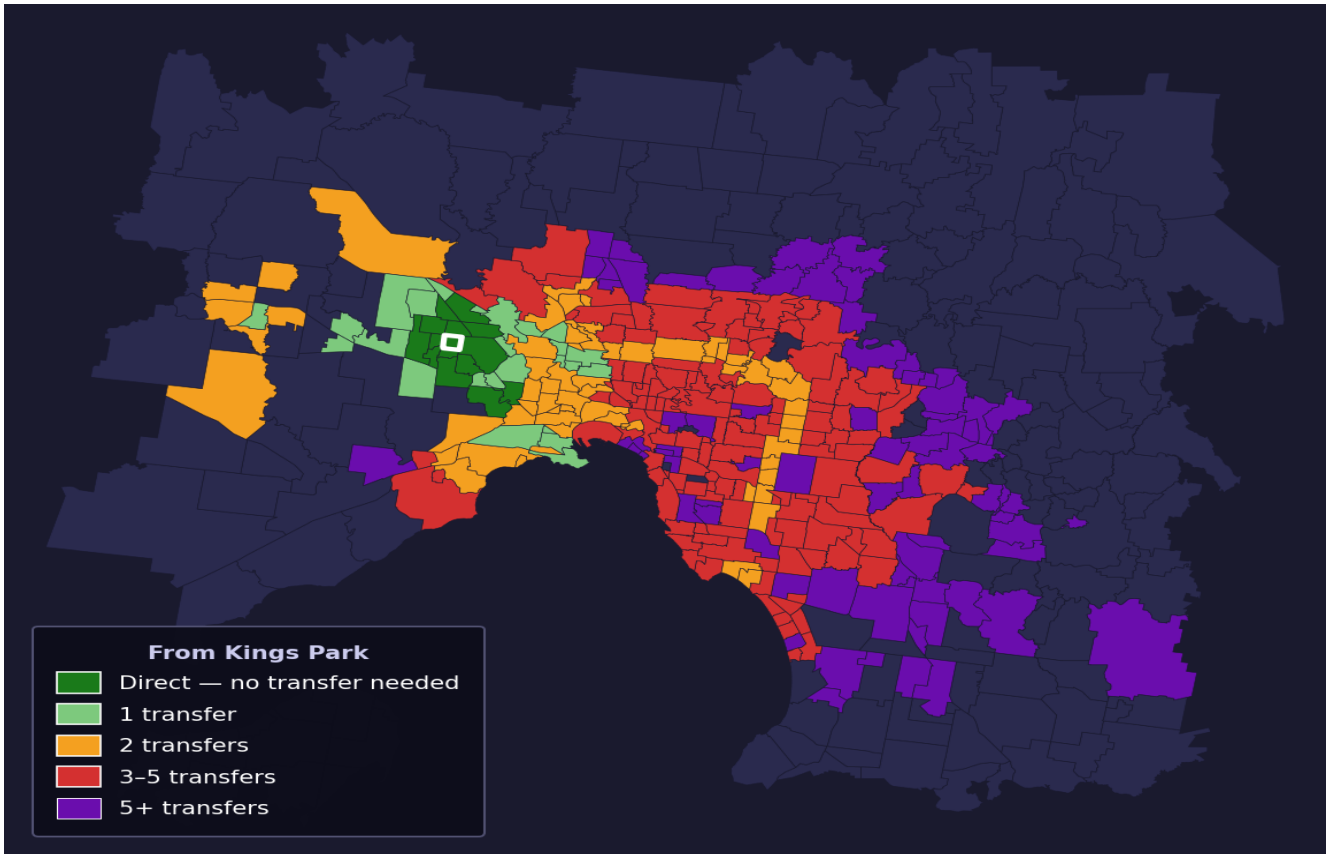

Kings Park

Rank #337 of 450 suburbs

Composite 53 /100	Journey Quality 54 /100	Cost Efficiency 61 /100	Connectivity 45 /100
------------------------------------	--	--	---------------------------------------

Direct (0 transfers)	14 of 450
1 transfer	25 of 450
2 transfers	63 of 450
3-5 transfers	139 of 450
5+ transfers	208 of 450

Destination	Time	Single Trip	Weekly
Melbourne CBD	76 min	\$5.35	\$51.10/wk
Frankston	156 min	\$9.45	\$57.00/wk
Melbourne Airport	86 min	\$5.69	
Box Hill	114 min	\$7.07	\$57.00/wk
Dandenong	136 min	\$8.84	\$57.00/wk