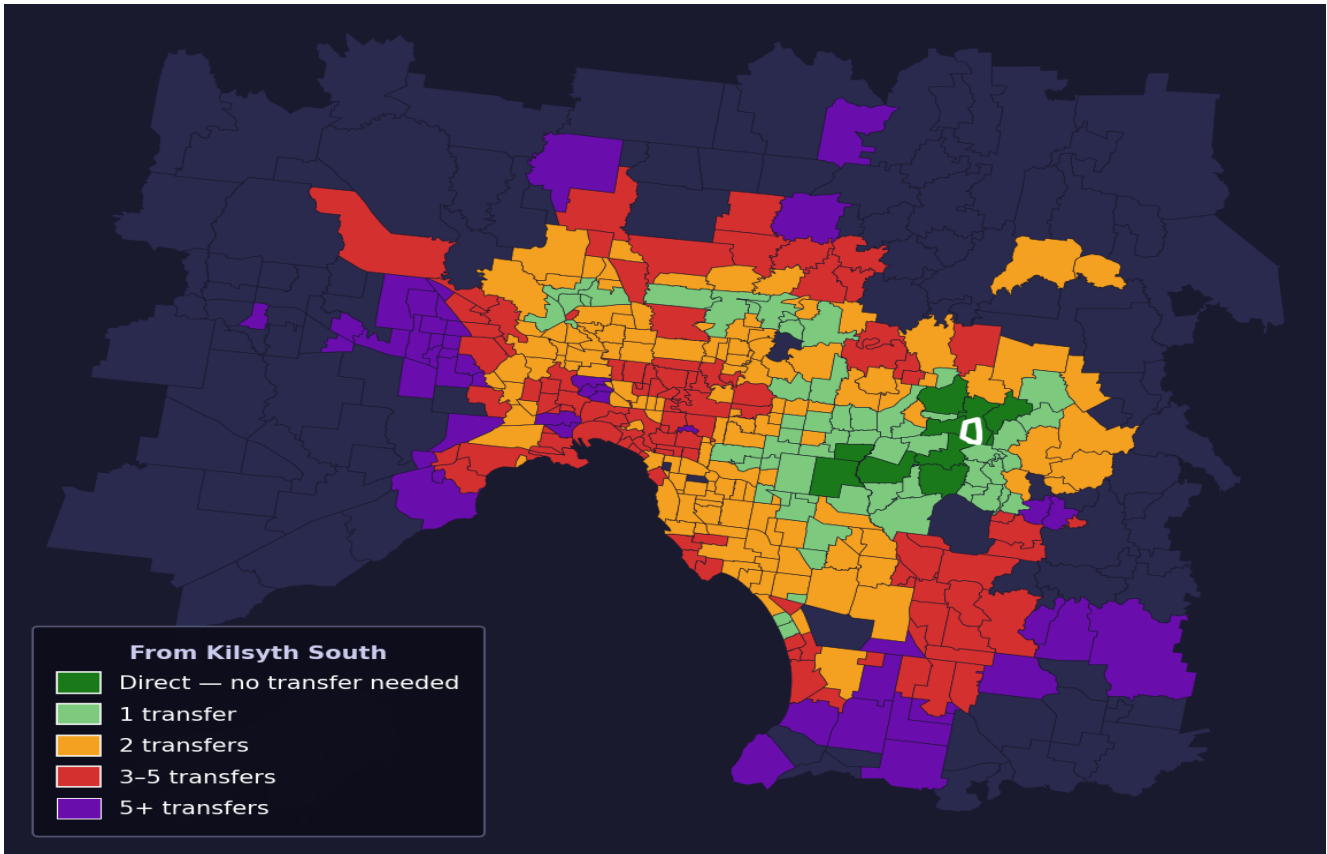

Kilsyth South

Rank #255 of 450 suburbs

Composite 60 /100	Journey Quality 55 /100	Cost Efficiency 66 /100	Connectivity 62 /100
------------------------------------	--	--	---------------------------------------

Direct (0 transfers)	9 of 450
1 transfer	58 of 450
2 transfers	137 of 450
3-5 transfers	105 of 450
5+ transfers	140 of 450

Destination	Time	Single Trip	Weekly
Melbourne CBD	75 min	\$4.47	\$42.81/wk
Frankston	119 min	\$5.18	\$51.63/wk
Melbourne Airport	139 min	\$6.73	
Box Hill	36 min	\$3.82	\$38.17/wk
Dandenong	83 min	\$5.19	\$51.72/wk