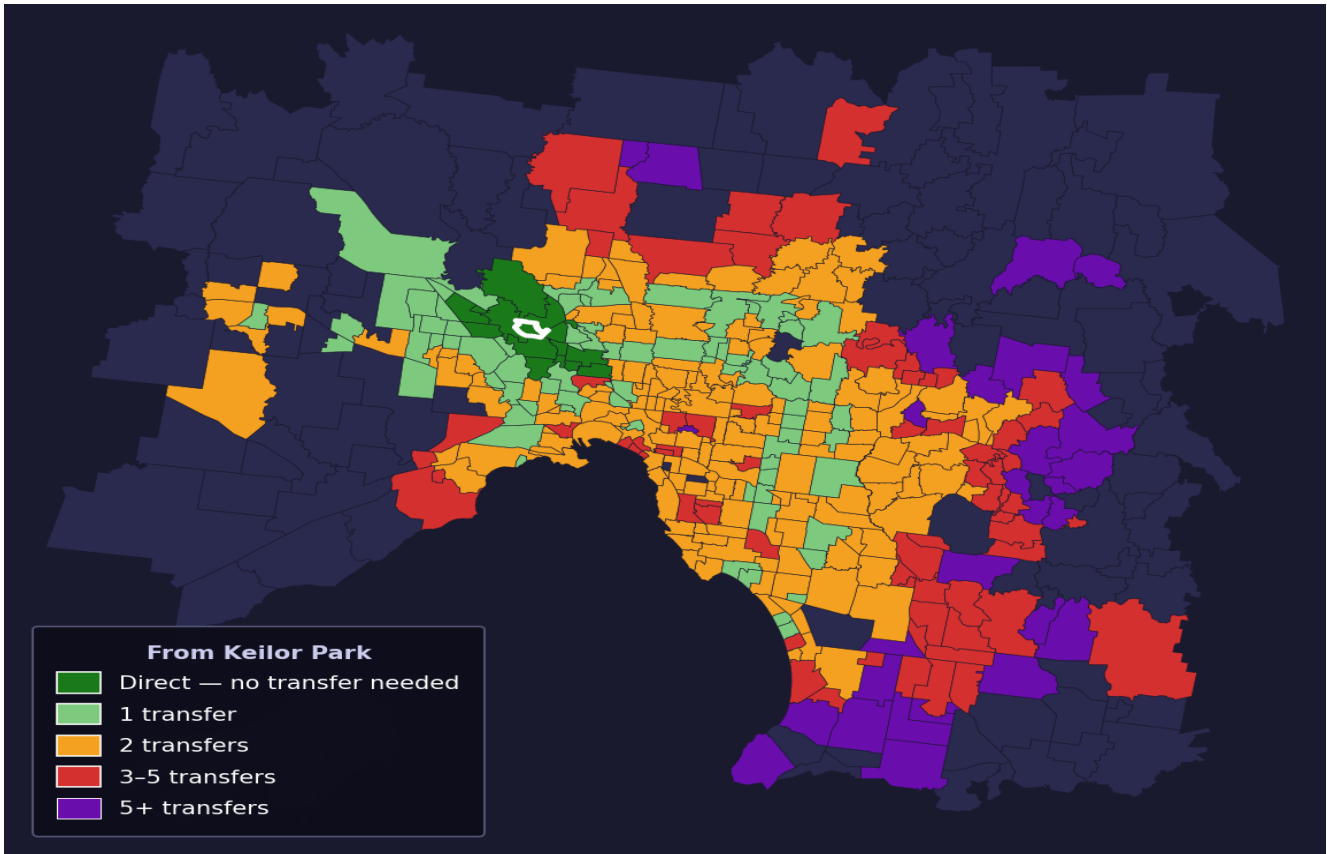

Keilor Park

Rank #200 of 450 suburbs

Composite 64 _{/100}	Journey Quality 62 _{/100}	Cost Efficiency 60 _{/100}	Connectivity 71 _{/100}
---	---	---	--

Direct (0 transfers)	15 of 450
1 transfer	78 of 450
2 transfers	172 of 450
3-5 transfers	68 of 450
5+ transfers	116 of 450

Destination	Time	Single Trip	Weekly
Melbourne CBD	64 min	\$4.42	\$44.11/wk
Frankston	140 min	\$8.35	\$57.00/wk
Melbourne Airport	84 min	\$5.14	
Box Hill	103 min	\$5.42	\$52.75/wk
Dandenong	131 min	\$8.30	\$57.00/wk