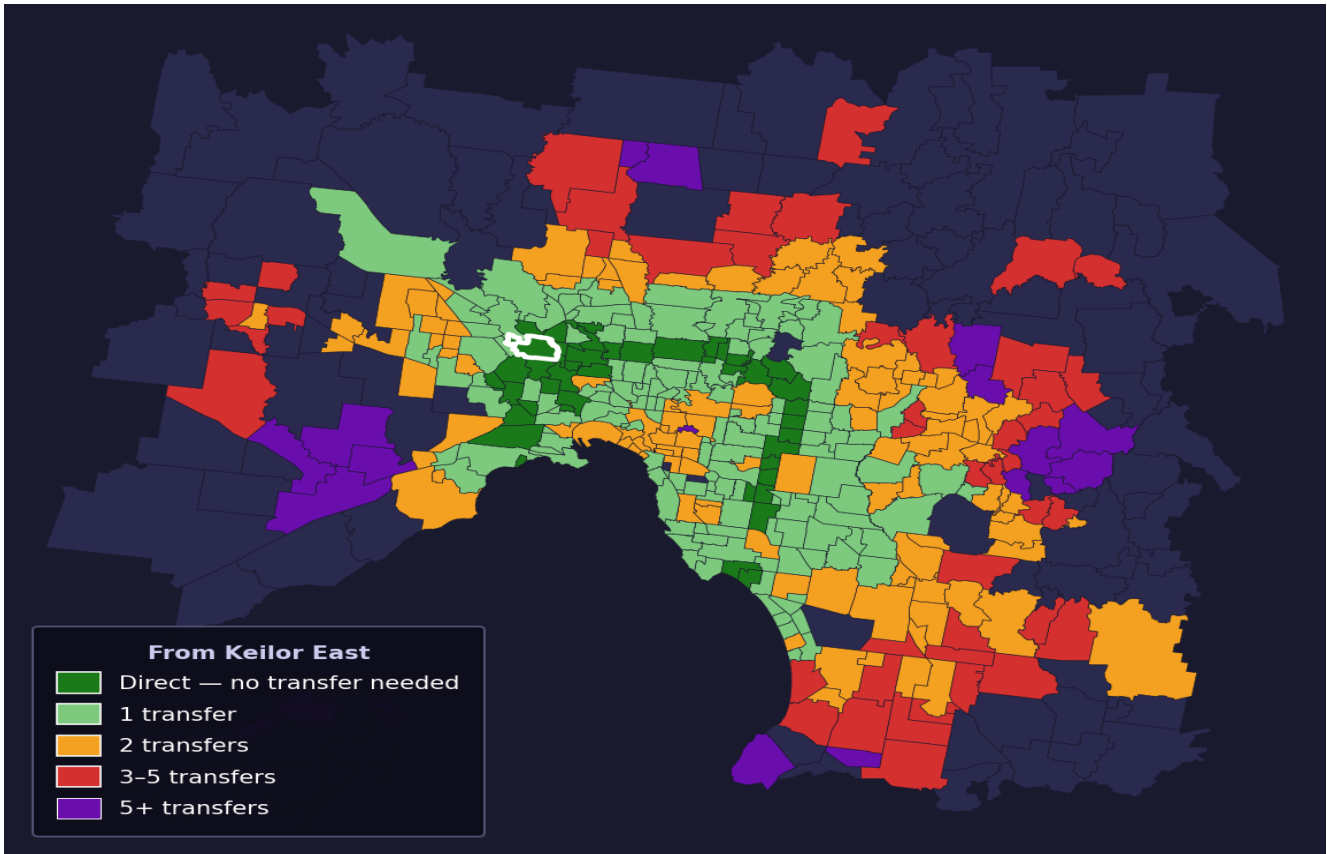

# Keilor East

Rank #191 of 450 suburbs

<b>Composite</b> <b>66</b> /100	<b>Journey Quality</b> <b>54</b> /100	<b>Cost Efficiency</b> <b>62</b> /100	<b>Connectivity</b> <b>86</b> /100
------------------------------------	--	--	---------------------------------------

Direct (0 transfers)	45 of 450
1 transfer	153 of 450
2 transfers	109 of 450
3-5 transfers	46 of 450
5+ transfers	96 of 450

Destination	Time	Single Trip	Weekly
Melbourne CBD	76 min	\$4.95	\$48.76/wk
Frankston	146 min	\$9.41	\$57.00/wk
Melbourne Airport	95 min	\$6.12	
Box Hill	102 min	\$4.03	\$40.30/wk
Dandenong	136 min	\$9.89	\$57.00/wk