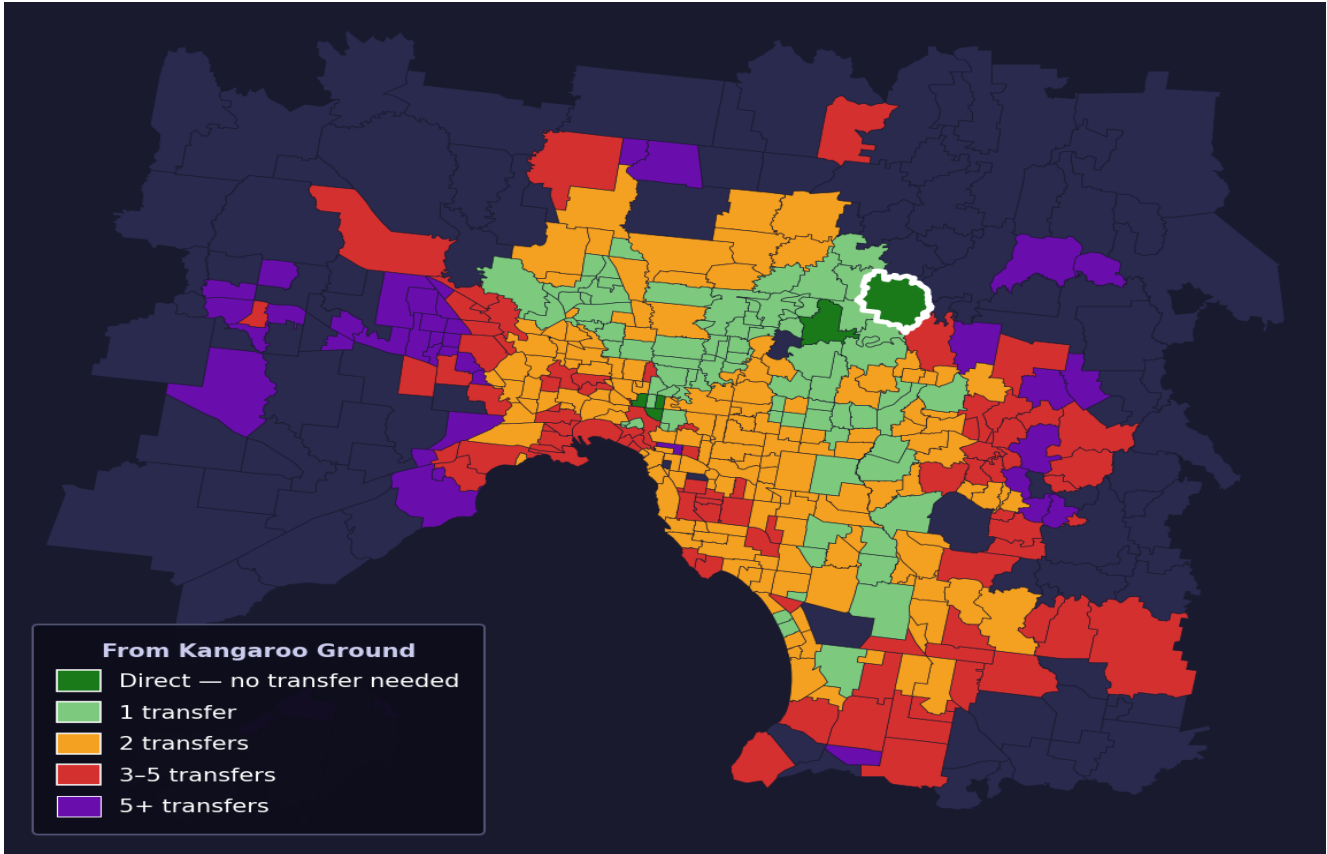

Kangaroo Ground

Rank #395 of 450 suburbs

Composite 46 /100	Journey Quality 12 /100	Cost Efficiency 81 /100	Connectivity 68 /100
------------------------------------	--	--	---------------------------------------

Direct (0 transfers)	4 of 450
1 transfer	81 of 450
2 transfers	157 of 450
3-5 transfers	85 of 450
5+ transfers	122 of 450

Destination	Time	Single Trip	Weekly
Melbourne CBD	132 min	\$4.34	\$43.40/wk
Frankston	202 min	\$8.13	\$57.00/wk
Melbourne Airport	200 min	\$6.68	
Box Hill	161 min	\$6.37	\$57.00/wk
Dandenong	198 min	\$8.44	\$57.00/wk