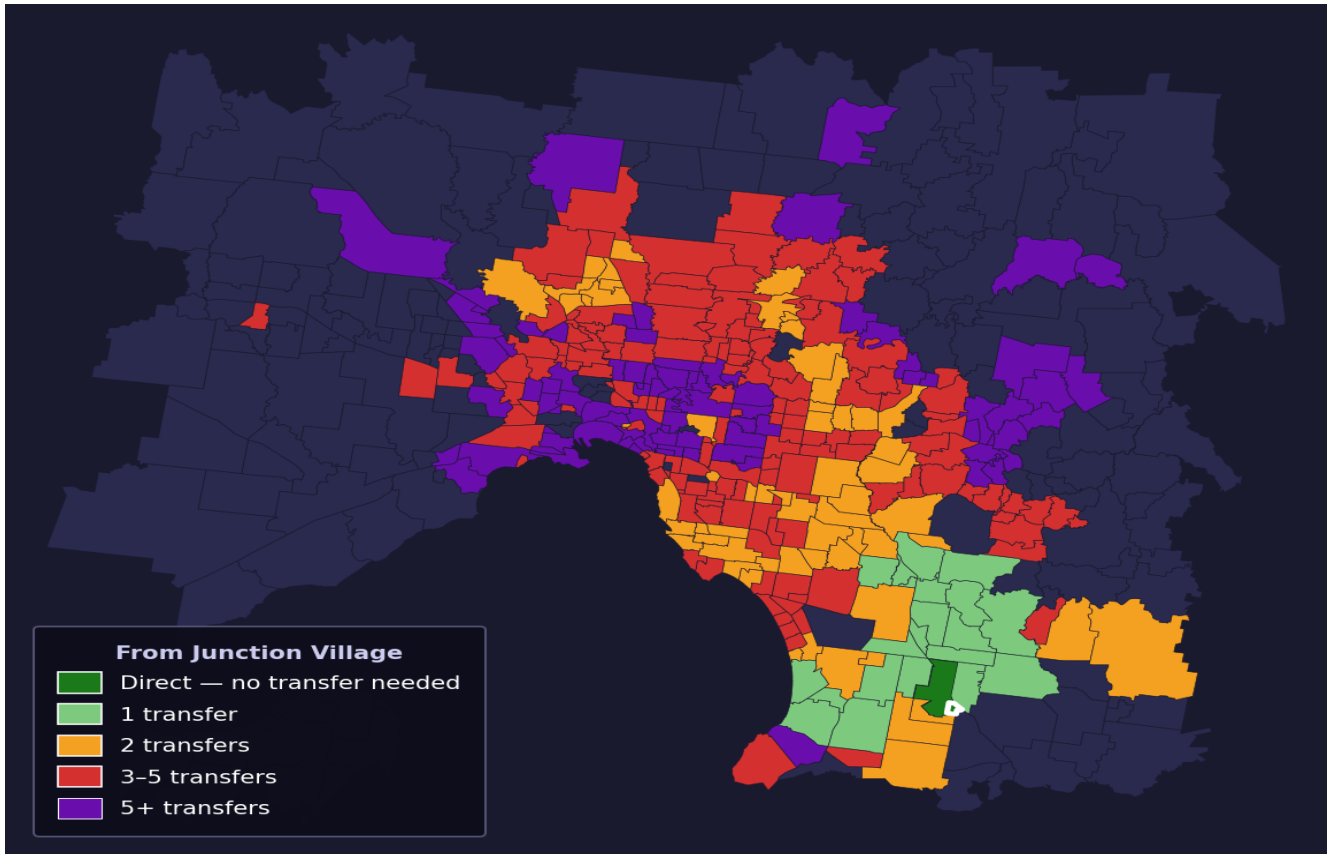

Junction Village

Rank #404 of 450 suburbs

Composite 44 /100	Journey Quality 32 /100	Cost Efficiency 68 /100	Connectivity 41 /100
------------------------------------	--	--	---------------------------------------

Direct (0 transfers)	1 of 450
1 transfer	21 of 450
2 transfers	60 of 450
3-5 transfers	154 of 450
5+ transfers	213 of 450

Destination	Time	Single Trip	Weekly
Melbourne CBD	105 min	\$6.43	\$57.00/wk
Frankston	108 min	\$6.38	\$56.57/wk
Melbourne Airport	176 min	\$8.82	
Box Hill	136 min	\$7.74	\$57.00/wk
Dandenong	65 min	\$4.35	\$43.32/wk