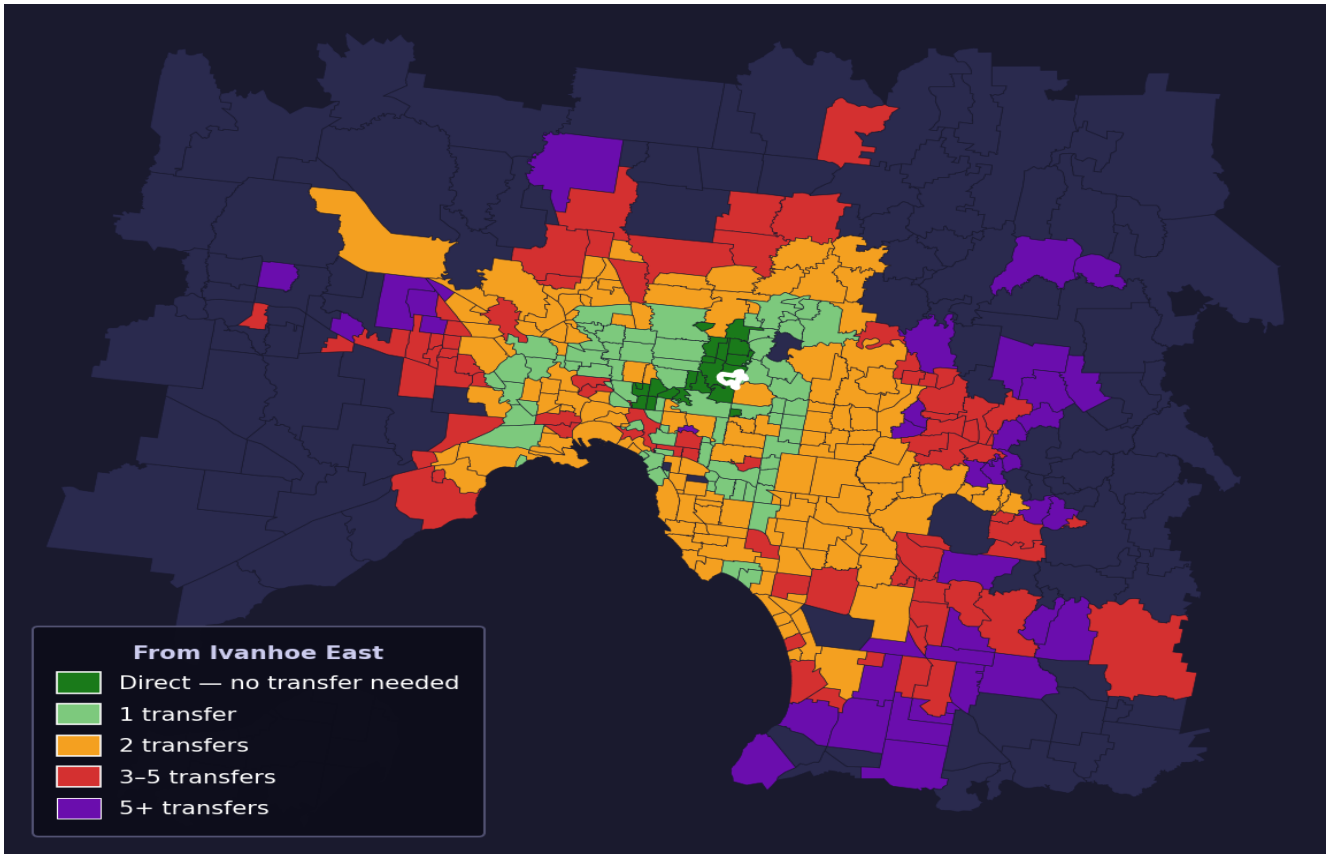

Ivanhoe East

Rank #180 of 450 suburbs

Composite 67 _{/100}	Journey Quality 75 _{/100}	Cost Efficiency 52 _{/100}	Connectivity 66 _{/100}
---	---	---	--

Transfers	Count
Direct (0 transfers)	19 of 450
1 transfer	74 of 450
2 transfers	142 of 450
3-5 transfers	76 of 450
5+ transfers	138 of 450

Destination	Time	Single Trip	Weekly
Melbourne CBD	47 min	\$3.87	\$38.68/wk
Frankston	123 min	\$7.78	\$57.00/wk
Melbourne Airport	112 min	\$6.08	
Box Hill	79 min	\$5.46	\$53.16/wk
Dandenong	108 min	\$6.33	\$57.00/wk