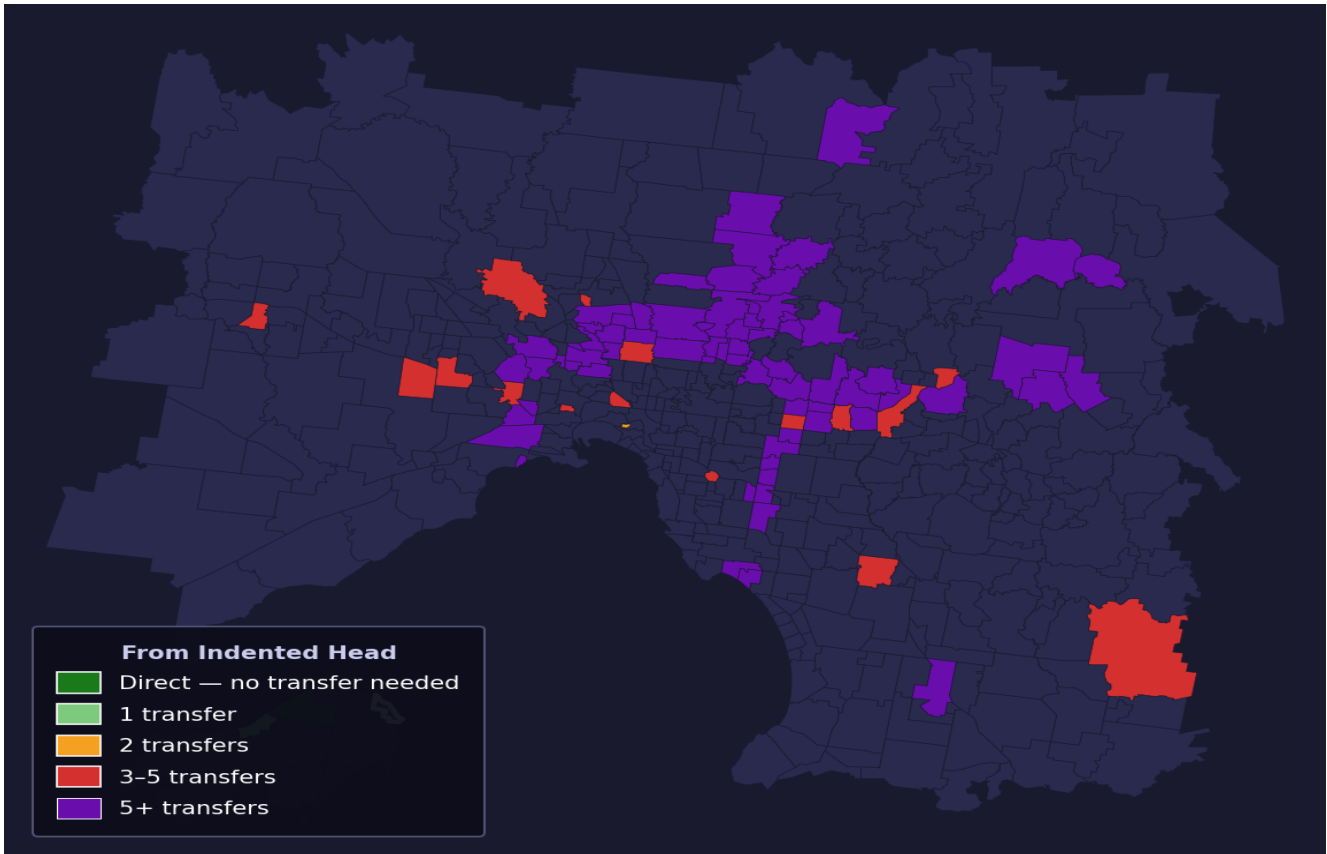

Indented Head

Rank #408 of 450 suburbs

Composite 44 /100	Journey Quality 63 /100	Cost Efficiency 61 /100	Connectivity 1 /100
------------------------------------	--	--	--------------------------------------

Direct (0 transfers)	1 of 450
1 transfer	1 of 450
2 transfers	1 of 450
3-5 transfers	16 of 450
5+ transfers	430 of 450

Destination	Time	Single Trip	Weekly
Melbourne CBD	64 min	\$4.26	\$42.63/wk
Frankston	133 min	\$8.19	\$57.00/wk
Melbourne Airport	103 min	\$6.21	
Box Hill	109 min	\$5.49	\$50.17/wk
Dandenong	128 min	\$8.40	\$57.00/wk