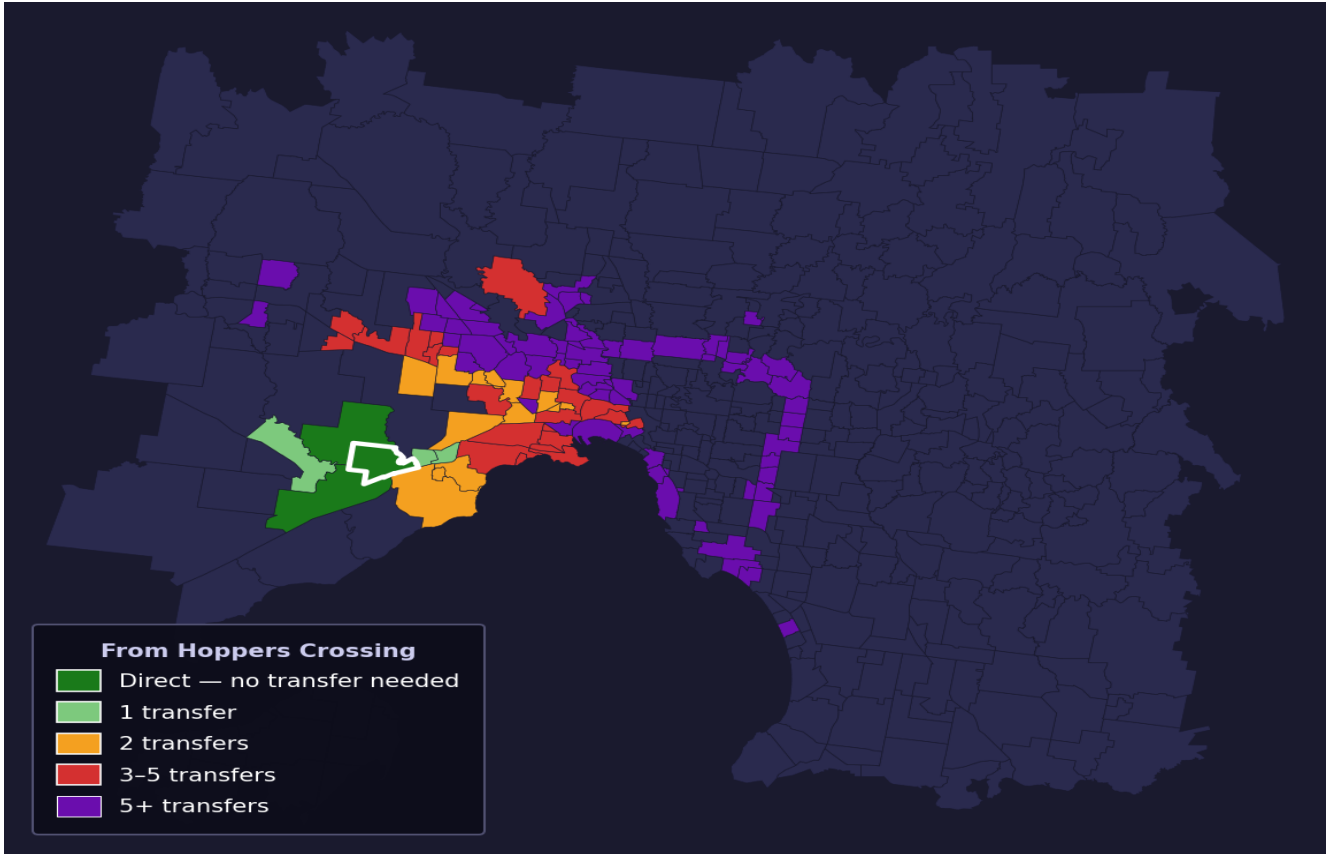

Hoppers Crossing

Rank #417 of 450 suburbs

Composite 43 /100	Journey Quality 54 /100	Cost Efficiency 66 /100	Connectivity 6 /100
------------------------------------	--	--	--------------------------------------

Direct (0 transfers)	2 of 450
1 transfer	3 of 450
2 transfers	14 of 450
3-5 transfers	24 of 450
5+ transfers	406 of 450

Destination	Time	Single Trip	Weekly
Melbourne CBD	75 min	\$4.34	\$43.40/wk
Frankston	143 min	\$8.13	\$57.00/wk
Melbourne Airport	117 min	\$6.37	
Box Hill	106 min	\$6.10	\$57.00/wk
Dandenong	140 min	\$8.44	\$57.00/wk