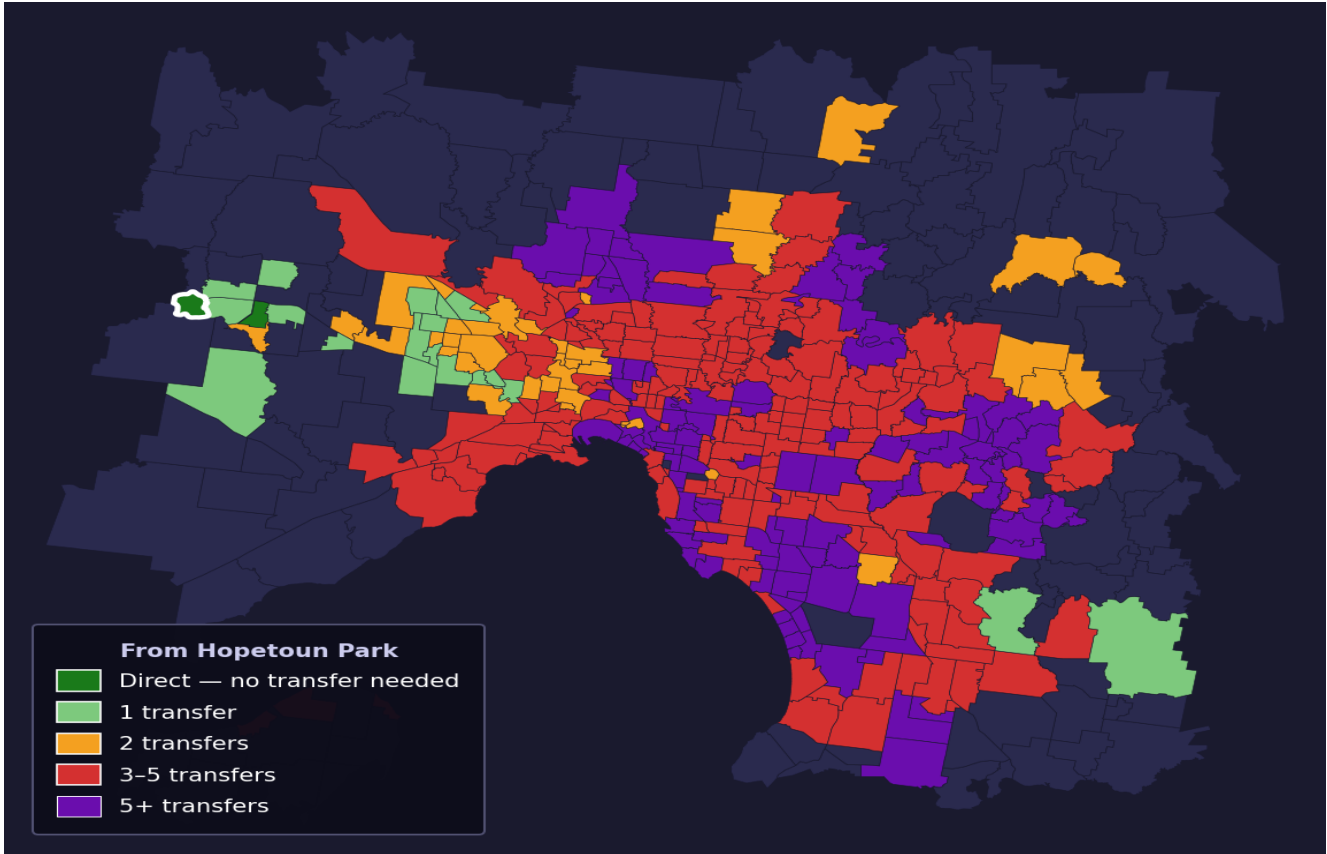

Hopetoun Park

Rank #338 of 450 suburbs

Composite 53 /100	Journey Quality 41 /100	Cost Efficiency 84 /100	Connectivity 44 /100
------------------------------------	--	--	---------------------------------------

Direct (0 transfers)	1 of 450
1 transfer	19 of 450
2 transfers	39 of 450
3-5 transfers	192 of 450
5+ transfers	198 of 450

Destination	Time	Single Trip	Weekly
Melbourne CBD	93 min	\$2.58	\$25.75/wk
Frankston	164 min	\$6.27	\$51.21/wk
Melbourne Airport	104 min	\$6.25	
Box Hill	111 min	\$7.24	\$57.00/wk
Dandenong	145 min	\$4.82	\$41.67/wk