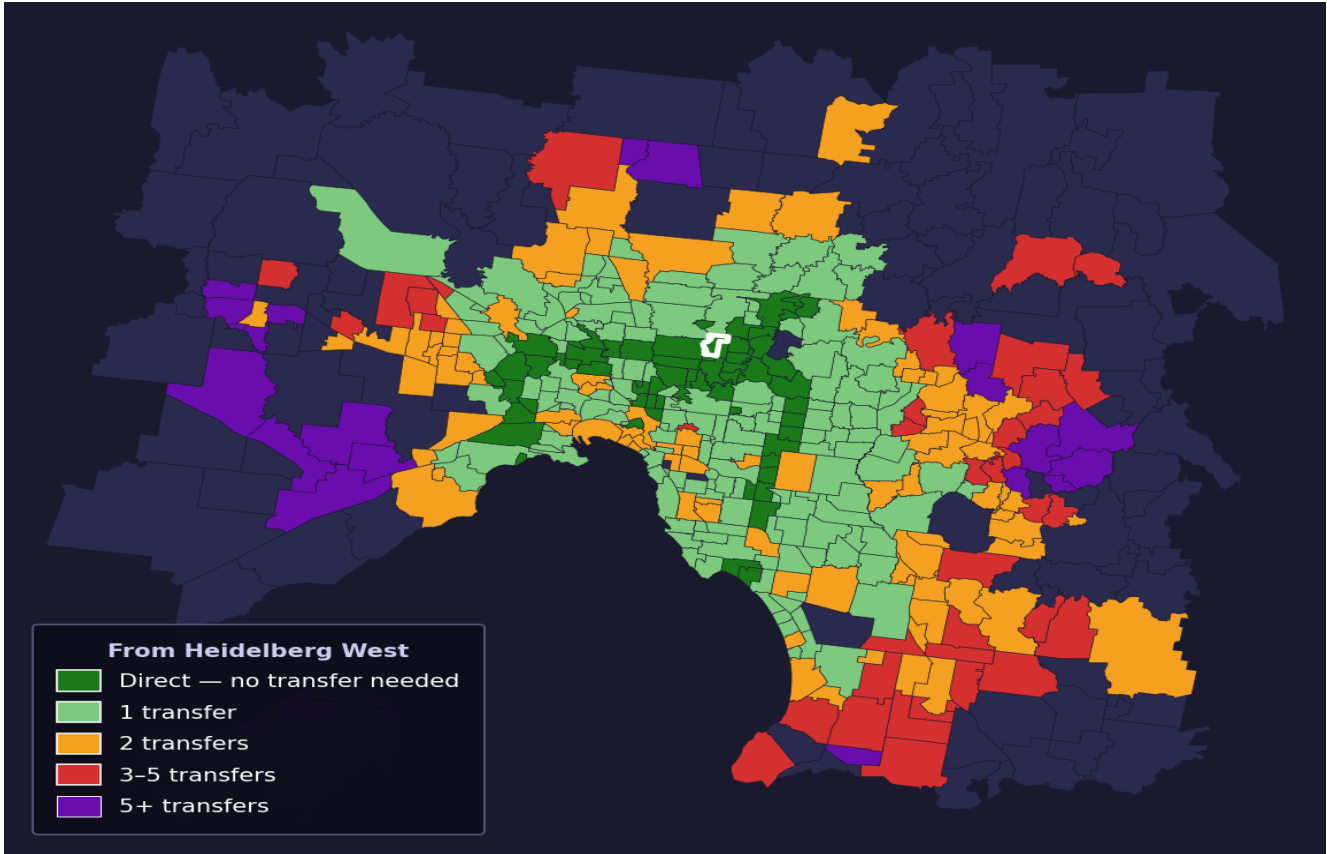

Heidelberg West

Rank #60 of 450 suburbs

Composite 72 _{/100}	Journey Quality 70 _{/100}	Cost Efficiency 56 _{/100}	Connectivity 89 _{/100}
---	---	---	--

Direct (0 transfers)	61 of 450
1 transfer	159 of 450
2 transfers	91 of 450
3-5 transfers	39 of 450
5+ transfers	99 of 450

Destination	Time	Single Trip	Weekly
Melbourne CBD	54 min	\$4.03	\$40.30/wk
Frankston	139 min	\$7.92	\$57.00/wk
Melbourne Airport	125 min	\$6.40	
Box Hill	61 min	\$4.22	\$42.16/wk
Dandenong	142 min	\$8.33	\$57.00/wk