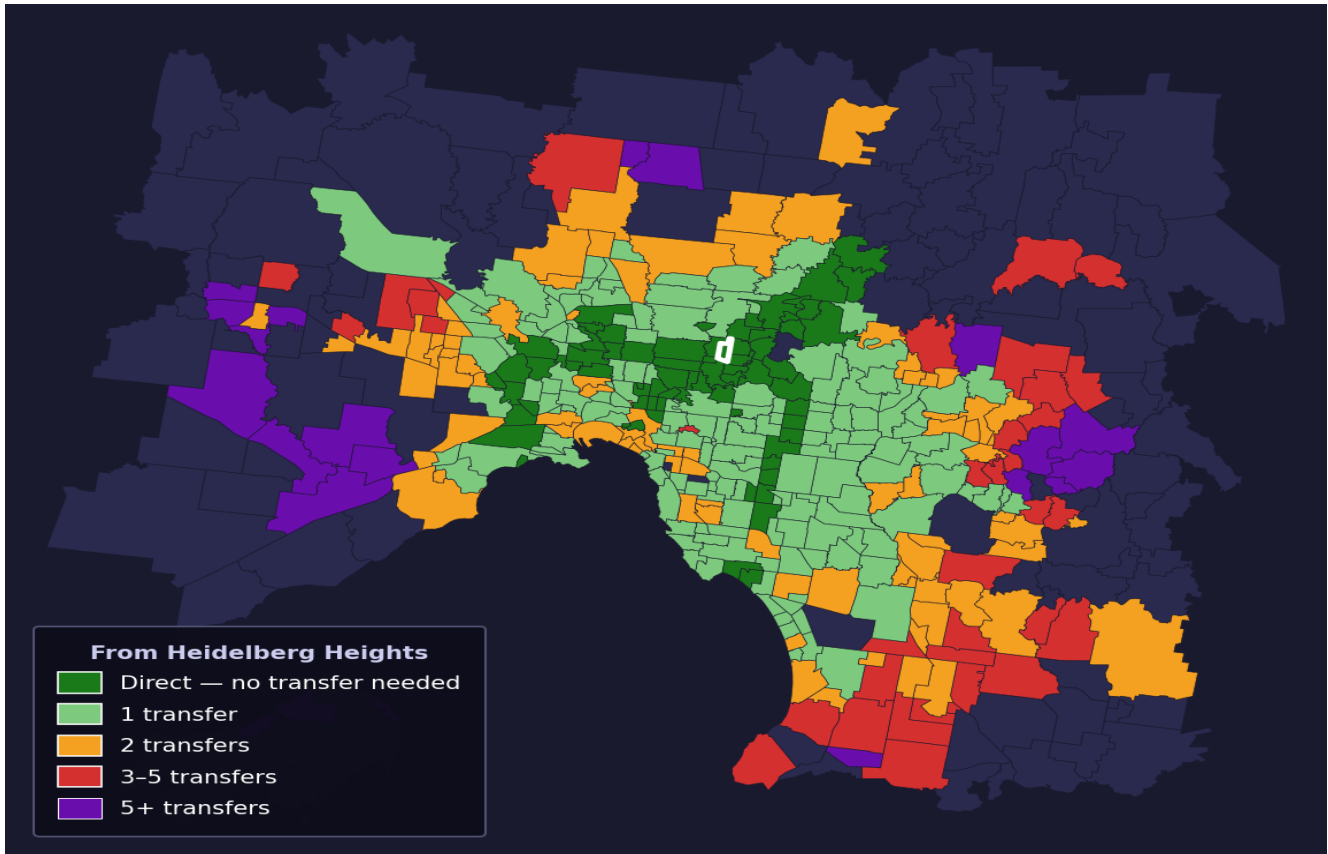

Heidelberg Heights

Rank #26 of 450 suburbs

Composite 74 _{/100}	Journey Quality 71 _{/100}	Cost Efficiency 58 _{/100}	Connectivity 91 _{/100}
---	---	---	--

Direct (0 transfers)	72 of 450
1 transfer	160 of 450
2 transfers	82 of 450
3-5 transfers	37 of 450
5+ transfers	98 of 450

Destination	Time	Single Trip	Weekly
Melbourne CBD	52 min	\$3.76	\$37.60/wk
Frankston	122 min	\$7.55	\$57.00/wk
Melbourne Airport	120 min	\$6.10	
Box Hill	81 min	\$5.79	\$57.00/wk
Dandenong	118 min	\$7.86	\$57.00/wk