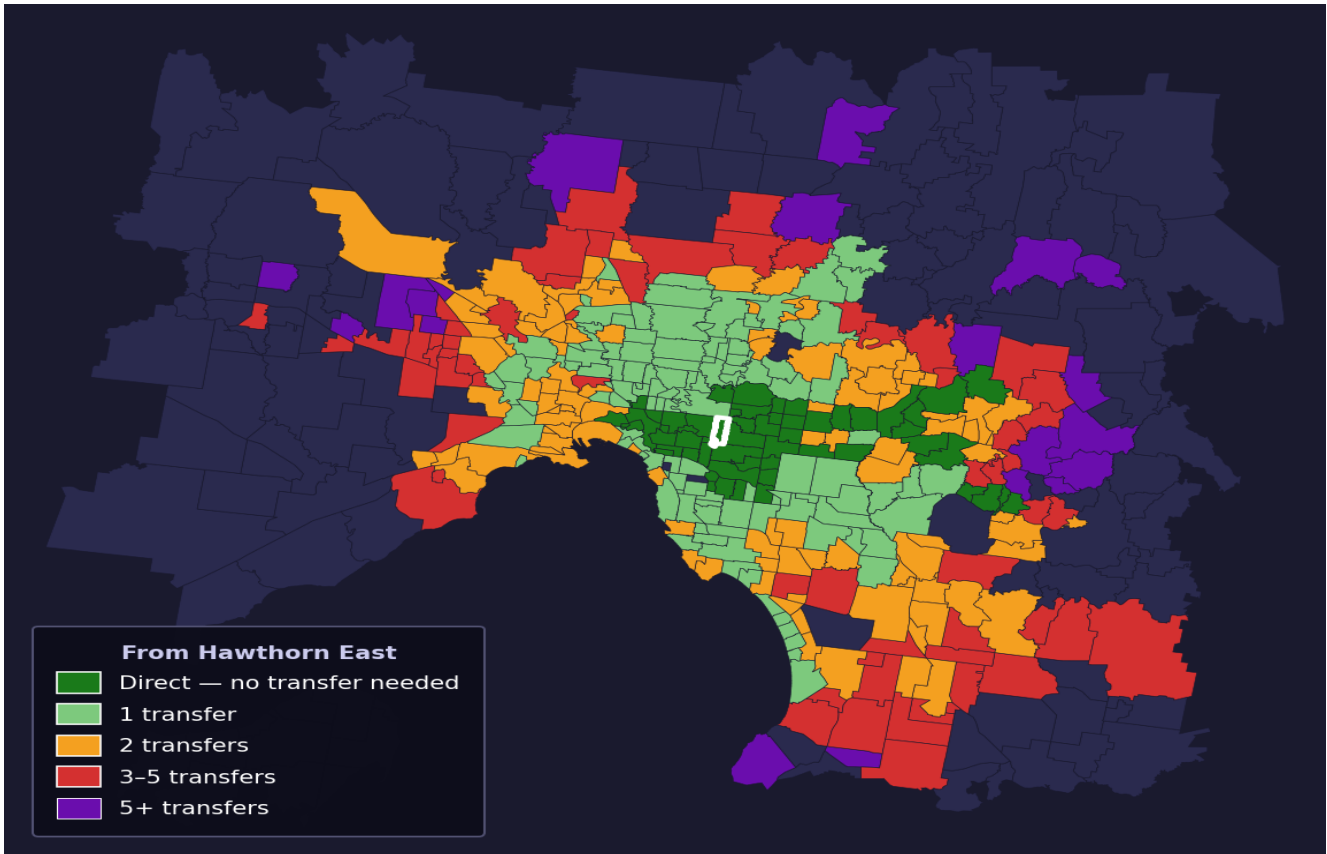

Hawthorn East

Rank #91 of 450 suburbs

Composite 71 /100	Journey Quality 85 /100	Cost Efficiency 35 /100	Connectivity 81 /100
------------------------------------	--	--	---------------------------------------

Direct (0 transfers)	56 of 450
1 transfer	117 of 450
2 transfers	103 of 450
3-5 transfers	62 of 450
5+ transfers	111 of 450

Destination	Time	Single Trip	Weekly
Melbourne CBD	34 min	\$3.83	\$38.30/wk
Frankston	98 min	\$6.93	\$57.00/wk
Melbourne Airport	98 min	\$6.68	
Box Hill	47 min	\$4.20	\$41.96/wk
Dandenong	98 min	\$6.53	\$56.34/wk