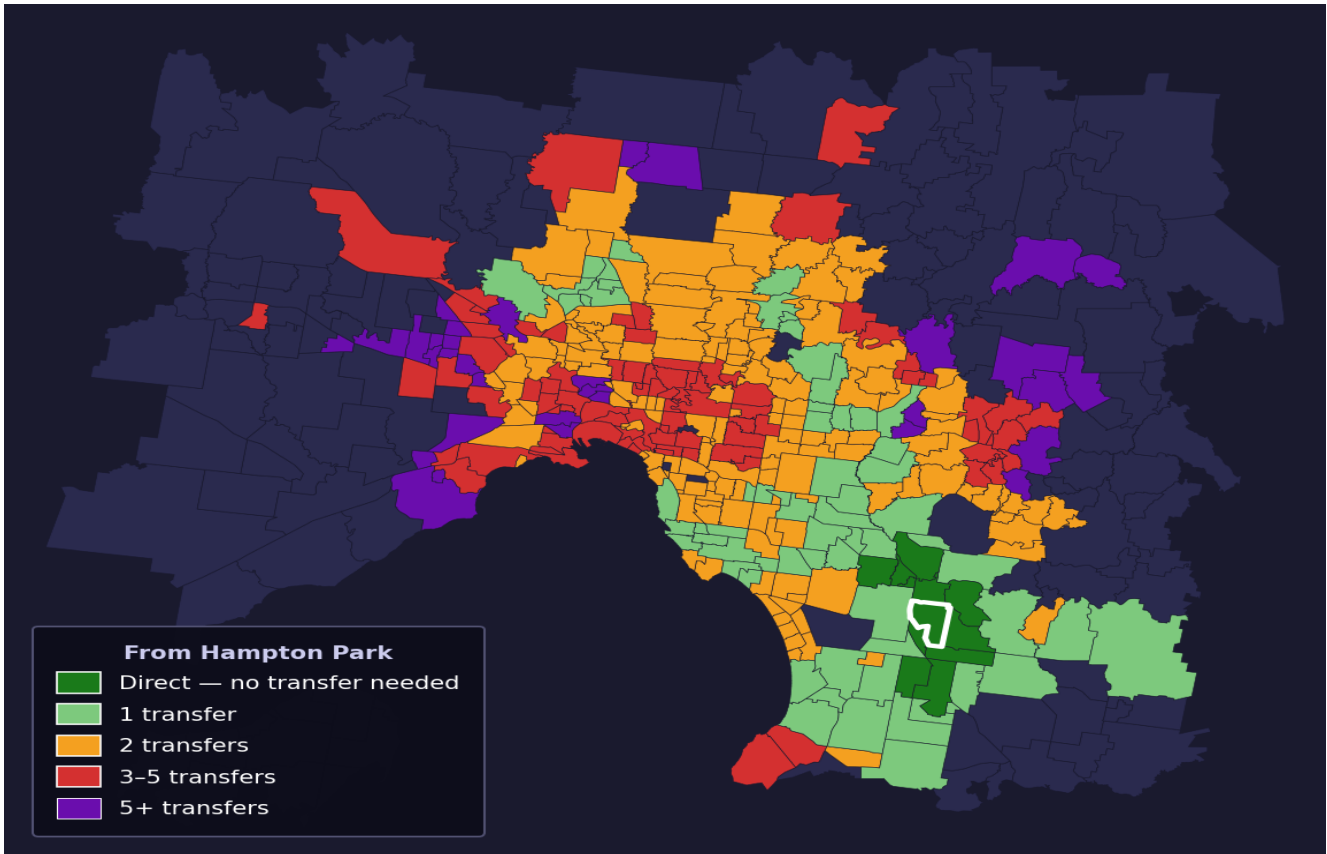

Hampton Park

Rank #298 of 450 suburbs

Composite 56 _{/100}	Journey Quality 47 _{/100}	Cost Efficiency 61 _{/100}	Connectivity 65 _{/100}
---	---	---	--

Direct (0 transfers)	11 of 450
1 transfer	65 of 450
2 transfers	155 of 450
3-5 transfers	85 of 450
5+ transfers	133 of 450

Destination	Time	Single Trip	Weekly
Melbourne CBD	84 min	\$6.17	\$57.00/wk
Frankston	79 min	\$5.50	\$51.82/wk
Melbourne Airport	152 min	\$8.53	
Box Hill	113 min	\$7.34	\$56.54/wk
Dandenong	40 min	\$3.62	\$36.16/wk