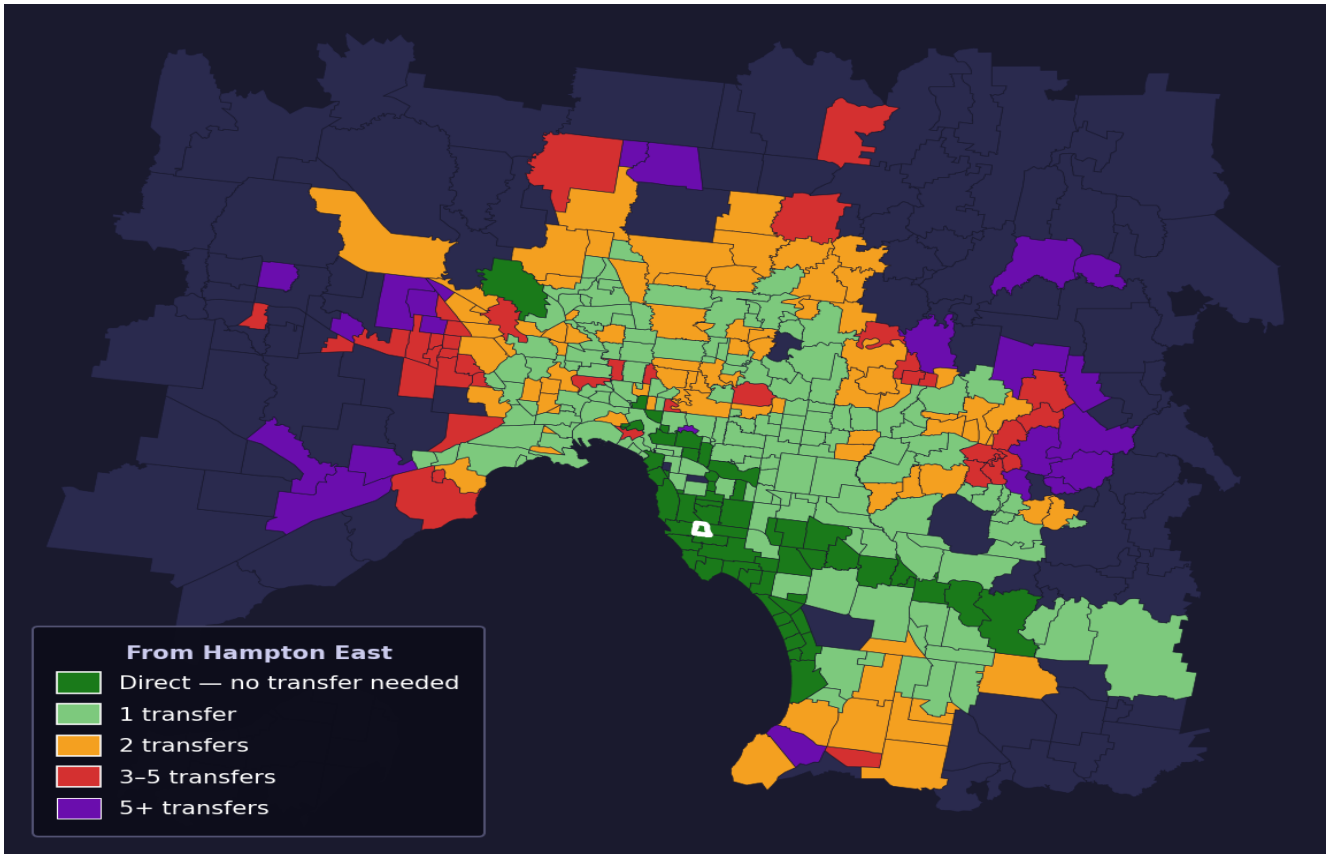

# Hampton East

Rank #43 of 450 suburbs

<b>Composite</b> <b>73</b> <sub>/100</sub>	<b>Journey Quality</b> <b>74</b> <sub>/100</sub>	<b>Cost Efficiency</b> <b>55</b> <sub>/100</sub>	<b>Connectivity</b> <b>86</b> <sub>/100</sub>
---	---	---	--

Direct (0 transfers)	57 of 450
1 transfer	160 of 450
2 transfers	84 of 450
3-5 transfers	39 of 450
5+ transfers	109 of 450

Destination	Time	Single Trip	Weekly
Melbourne CBD	49 min	\$3.76	\$37.60/wk
Frankston	50 min	\$4.34	\$43.40/wk
Melbourne Airport	130 min	\$6.82	
Box Hill	89 min	\$5.06	\$50.60/wk
Dandenong	96 min	\$6.82	\$57.00/wk