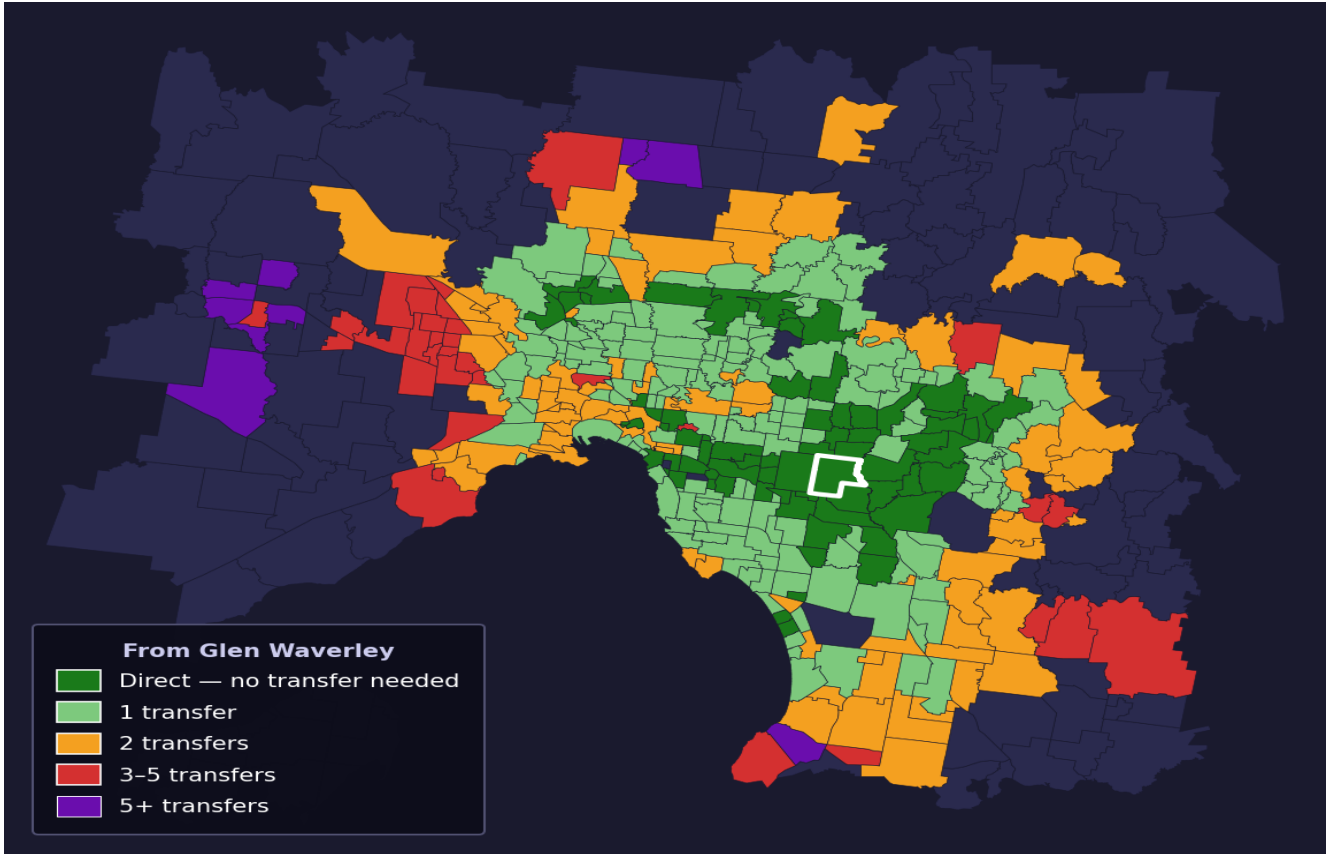

Glen Waverley

Rank #46 of 450 suburbs

Composite 73 _{/100}	Journey Quality 72 _{/100}	Cost Efficiency 50 _{/100}	Connectivity 92 _{/100}
-----------------------------------------------	-----------------------------------------------------	-----------------------------------------------------	--------------------------------------------------

Direct (0 transfers)	72 of 450
1 transfer	165 of 450
2 transfers	87 of 450
3-5 transfers	33 of 450
5+ transfers	92 of 450

Destination	Time	Single Trip	Weekly
Melbourne CBD	50 min	\$4.34	\$43.40/wk
Frankston	105 min	\$7.53	\$57.00/wk
Melbourne Airport	119 min	\$6.68	
Box Hill	51 min	\$5.27	\$51.88/wk
Dandenong	79 min	\$5.83	\$53.12/wk